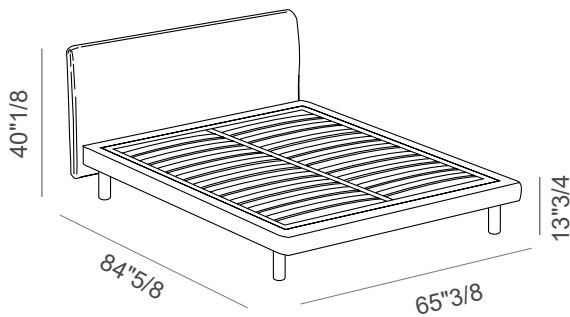

Gaya

Design: Bolzan LAB

Description

Simply soft and relaxing, Gaya is the bed we would like to find at the end of a busy day. Its timeless design, made of simple and harmonious lines, suggests infinite possibilities of setting: from contemporary situations to more classic ones. The two-version headboard allows further aesthetic characterization. Firwood structure. Orthopaedic slatted base included. Removable cover. Mattress and cushions NOT included.

Made in Italy.

Finishes & Materials

Cover: Fabric.

Gaya Plane

Dimensions

Queen Size 3"1/2H Base

65"3/8W x 84"5/8D x 40"1/8H

(To fit American Queen Size mattress: 60" x 80")

King Size 3"1/2H Base

81"1/8W x 84"5/8D x 40"1/8H

(To fit American King Size mattress: 76"3/4 x 80")

Queen Size 7"7/8H Base

66"1/2W x 87"3/8D x 40"1/2H

(To fit American Queen Size mattress: 60" x 80")

King Size 7"7/8H Base

82"1/4W x 87"3/8D x 40"1/2H

(To fit American King Size mattress: 76"3/4 x 80")

Gaya Plane

Queen Size 11"3/8H Base

66"1/2W x 87"3/8D x 37"7/8H

(To fit American Queen Size mattress: 60" x 80")

King Size 11"3/8H Base