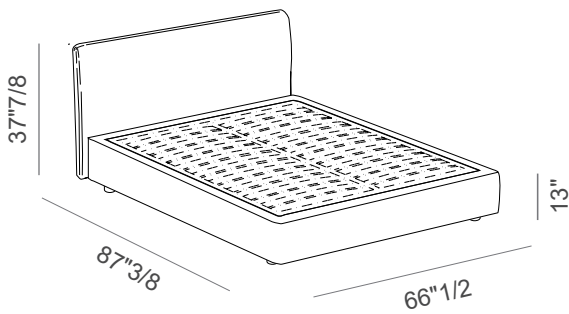

Made in Italy.

Finishes & Materials

Cover: Fabric.

Gaya Plane

Dimensions

Queen Size 3"1/2H Base

65"3/8W x 84"5/8D x 40"1/8H

(To fit American Queen Size mattress: 60" x 80")

King Size 3"1/2H Base

81"1/8W x 84"5/8D x 40"1/8H

(To fit American King Size mattress: 76"3/4 x 80")

Queen Size 7"7/8H Base

66"1/2W x 87"3/8D x 40"1/2H

(To fit American Queen Size mattress: 60" x 80")

King Size 7"7/8H Base

82"1/4W x 87"3/8D x 40"1/2H

(To fit American King Size mattress: 76"3/4 x 80")

Gaya Plane

Queen Size 11"3/8H Base

66"1/2W x 87"3/8D x 37"7/8H

(To fit American Queen Size mattress: 60" x 80")

King Size 11"3/8H Base

82"1/4W x 87"3/8D x 37"7/8H

(To fit American King Size mattress: 76"3/4 x 80")

Gaya Plane

Gaya Wave

Dimensions

Queen Size 3"1/2H Base

69"1/4W x 84"5/8D x 41"3/4H

(To fit American Queen Size mattress: 60" x 80")