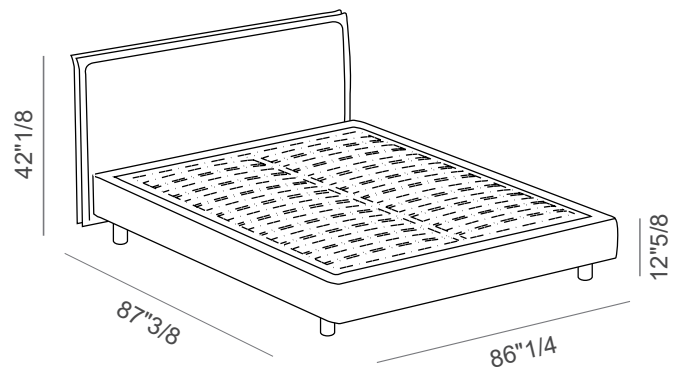

82"1/4W x 87"3/8D x 37"7/8H

(To fit American King Size mattress: 76"3/4 x 80")

Gaya Plane

Gaya Wave

Dimensions

Queen Size 3"1/2H Base

69"1/4W x 84"5/8D x 41"3/4H

(To fit American Queen Size mattress: 60" x 80")

King Size 3"1/2H Base

85"W x 84"5/8D x 41"3/4H

(To fit American King Size mattress: 76"3/4 x 80")

Queen Size 7"7/8H Base

70"1/2W x 87"3/8D x 42"1/8H

(To fit American Queen Size mattress: 60" x 80")

King Size 7"7/8H Base

86"1/4W x 87"3/8D x 42"1/8H

(To fit American King Size mattress: 76"3/4 x 80")

Gaya Wave

Queen Size 11"3/8H Base

70"1/2W x 87"3/8D x 39"3/8H

(To fit American Queen Size mattress: 60" x 80")

King Size 11"3/8H Base