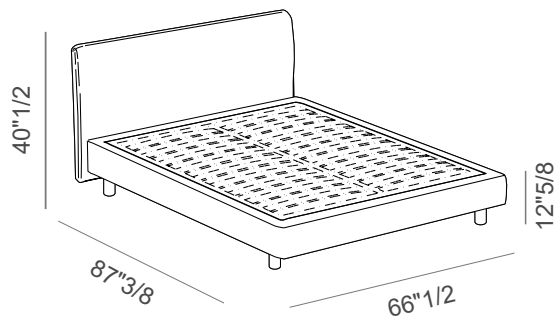

Made in Italy.

Finishes & Materials

Cover: Fabric.

Gaya Plane

Dimensions

Queen Size 3"1/2H Base

65"3/8W x 84"5/8D x 40"1/8H

(To fit American Queen Size mattress: 60" x 80")

King Size 3"1/2H Base

81"1/8W x 84"5/8D x 40"1/8H

(To fit American King Size mattress: 76"3/4 x 80")

Queen Size 7"7/8H Base

66"1/2W x 87"3/8D x 40"1/2H

(To fit American Queen Size mattress: 60" x 80")

King Size 7"7/8H Base

82"1/4W x 87"3/8D x 40"1/2H

(To fit American King Size mattress: 76"3/4 x 80")

Gaya Plane

Queen Size 11"3/8H Base

66"1/2W x 87"3/8D x 37"7/8H

(To fit American Queen Size mattress: 60" x 80")

King Size 11"3/8H Base

82"1/4W x 87"3/8D x 37"7/8H

(To fit American King Size mattress: 76"3/4 x 80")

Gaya Plane

Gaya Wave

Dimensions

Queen Size 3"1/2H Base

69"1/4W x 84"5/8D x 41"3/4H

(To fit American Queen Size mattress: 60" x 80")