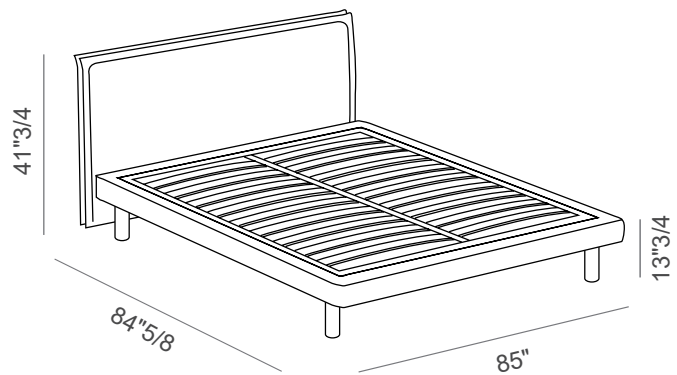

King Size 3"1/2H Base

85"W x 84"5/8D x 41"3/4H

(To fit American King Size mattress: 76"3/4 x 80")