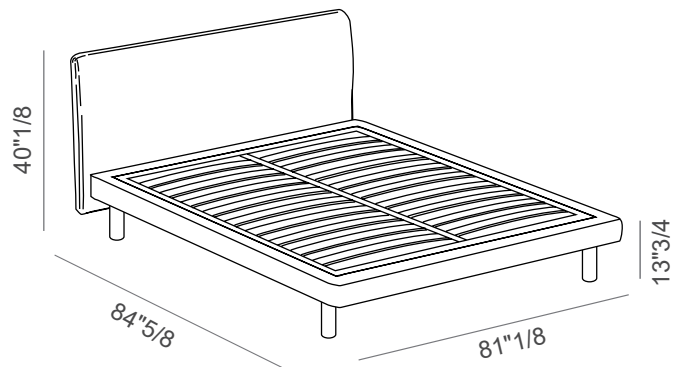

King Size 3"1/2H Base

81"1/8W x 84"5/8D x 40"1/8H

(To fit American King Size mattress: 76"3/4 x 80")