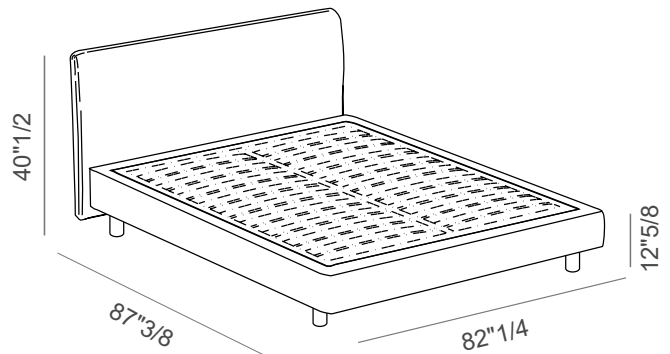

Made in Italy.

Finishes & Materials

Cover: Fabric.

Gaya Plane

Dimensions

Queen Size 3"1/2H Base

65"3/8W x 84"5/8D x 40"1/8H

(To fit American Queen Size mattress: 60" x 80")

King Size 3"1/2H Base

81"1/8W x 84"5/8D x 40"1/8H

(To fit American King Size mattress: 76"3/4 x 80")

Queen Size 7"7/8H Base

66"1/2W x 87"3/8D x 40"1/2H

(To fit American Queen Size mattress: 60" x 80")

King Size 7"7/8H Base

82"1/4W x 87"3/8D x 40"1/2H

(To fit American King Size mattress: 76"3/4 x 80")

Gaya Plane

Queen Size 11"3/8H Base

66"1/2W x 87"3/8D x 37"7/8H

(To fit American Queen Size mattress: 60" x 80")

King Size 11"3/8H Base

82"1/4W x 87"3/8D x 37"7/8H

(To fit American King Size mattress: 76"3/4 x 80")

Gaya Plane

Gaya Wave

Dimensions

Queen Size 3"1/2H Base

69"1/4W x 84"5/8D x 41"3/4H

(To fit American Queen Size mattress: 60" x 80")