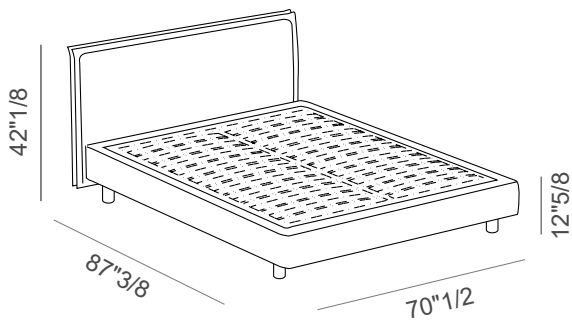

82"1/4W x 87"3/8D x 37"7/8H

(To fit American King Size mattress: 76"3/4 x 80")

Gaya Plane

Gaya Wave

Dimensions

Queen Size 3"1/2H Base

69"1/4W x 84"5/8D x 41"3/4H

(To fit American Queen Size mattress: 60" x 80")

King Size 3"1/2H Base

85"W x 84"5/8D x 41"3/4H

(To fit American King Size mattress: 76"3/4 x 80")

Queen Size 7"7/8H Base

70"1/2W x 87"3/8D x 42"1/8H

(To fit American Queen Size mattress: 60" x 80")

King Size 7"7/8H Base

86"1/4W x 87"3/8D x 42"1/8H

(To fit American King Size mattress: 76"3/4 x 80")

Gaya Wave

Queen Size 11"3/8H Base

70"1/2W x 87"3/8D x 39"3/8H

(To fit American Queen Size mattress: 60" x 80")

King Size 11"3/8H Base