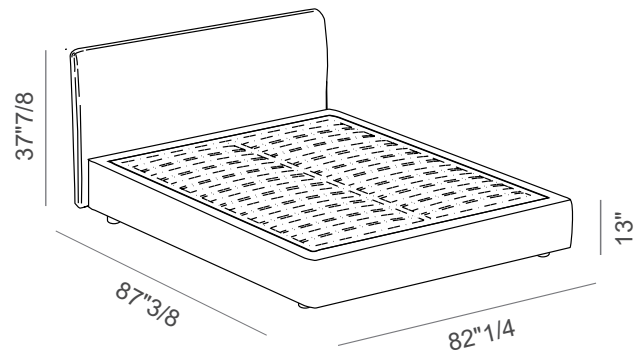

Made in Italy.

Finishes & Materials

Cover: Fabric.

Gaya Plane

Dimensions

Queen Size 3"1/2H Base

65"3/8W x 84"5/8D x 40"1/8H

(To fit American Queen Size mattress: 60" x 80")

King Size 3"1/2H Base

81"1/8W x 84"5/8D x 40"1/8H

(To fit American King Size mattress: 76"3/4 x 80")

Queen Size 7"7/8H Base

66"1/2W x 87"3/8D x 40"1/2H

(To fit American Queen Size mattress: 60" x 80")

King Size 7"7/8H Base

82"1/4W x 87"3/8D x 40"1/2H

(To fit American King Size mattress: 76"3/4 x 80")

Gaya Plane

Queen Size 11"3/8H Base

66"1/2W x 87"3/8D x 37"7/8H

(To fit American Queen Size mattress: 60" x 80")

King Size 11"3/8H Base

82"1/4W x 87"3/8D x 37"7/8H

(To fit American King Size mattress: 76"3/4 x 80")

Gaya Plane

Gaya Wave

Dimensions

Queen Size 3"1/2H Base

69"1/4W x 84"5/8D x 41"3/4H

(To fit American Queen Size mattress: 60" x 80")