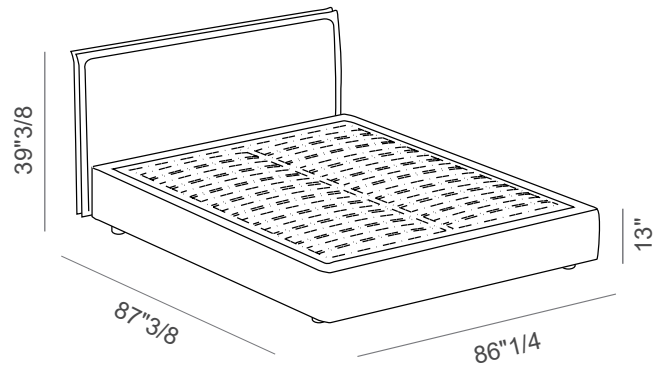

82"1/4W x 87"3/8D x 37"7/8H

(To fit American King Size mattress: 76"3/4 x 80")

Gaya Plane

Gaya Wave

Dimensions

Queen Size 3"1/2H Base

69"1/4W x 84"5/8D x 41"3/4H

(To fit American Queen Size mattress: 60" x 80")

King Size 3"1/2H Base

85"W x 84"5/8D x 41"3/4H

(To fit American King Size mattress: 76"3/4 x 80")

Queen Size 7"7/8H Base

70"1/2W x 87"3/8D x 42"1/8H

(To fit American Queen Size mattress: 60" x 80")

King Size 7"7/8H Base

86"1/4W x 87"3/8D x 42"1/8H

(To fit American King Size mattress: 76"3/4 x 80")

Gaya Wave

Queen Size 11"3/8H Base

70"1/2W x 87"3/8D x 39"3/8H

(To fit American Queen Size mattress: 60" x 80")

King Size 11"3/8H Base

86"1/4W x 87"3/8D x 39"3/8H

(To fit American King Size mattress: 76"3/4 x 80")

Gaya Wave

Gaya

Wooden feet Vasetto

10"1/4

1"5/8H

3"1/2H