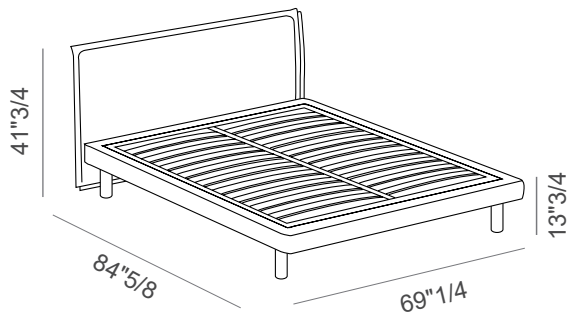

82"1/4W x 87"3/8D x 40"1/2H

(To fit American King Size mattress: 76"3/4 x 80")

Gaya Plane

Queen Size 11"3/8H Base

66"1/2W x 87"3/8D x 37"7/8H

(To fit American Queen Size mattress: 60" x 80")

King Size 11"3/8H Base

82"1/4W x 87"3/8D x 37"7/8H

(To fit American King Size mattress: 76"3/4 x 80")

Gaya Plane

Gaya Wave

Dimensions

Queen Size 3"1/2H Base

69"1/4W x 84"5/8D x 41"3/4H

(To fit American Queen Size mattress: 60" x 80")