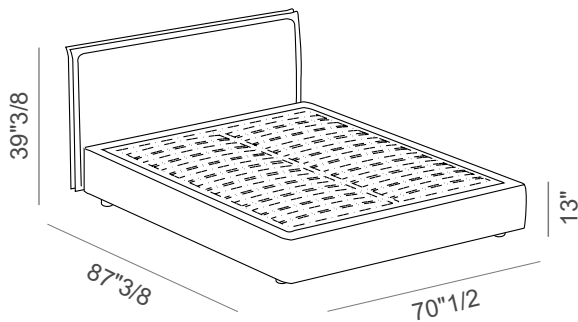

82"1/4W x 87"3/8D x 37"7/8H

(To fit American King Size mattress: 76"3/4 x 80")

Gaya Plane

Gaya Wave

Dimensions

Queen Size 3"1/2H Base

69"1/4W x 84"5/8D x 41"3/4H

(To fit American Queen Size mattress: 60" x 80")

King Size 3"1/2H Base

85"W x 84"5/8D x 41"3/4H

(To fit American King Size mattress: 76"3/4 x 80")

Queen Size 7"7/8H Base

70"1/2W x 87"3/8D x 42"1/8H

(To fit American Queen Size mattress: 60" x 80")

King Size 7"7/8H Base

86"1/4W x 87"3/8D x 42"1/8H

(To fit American King Size mattress: 76"3/4 x 80")

Gaya Wave

Queen Size 11"3/8H Base

70"1/2W x 87"3/8D x 39"3/8H

(To fit American Queen Size mattress: 60" x 80")

King Size 11"3/8H Base

86"1/4W x 87"3/8D x 39"3/8H

(To fit American King Size mattress: 76"3/4 x 80")

Gaya Wave

Gaya

Wooden feet Vasetto

10"1/4

1"5/8H

3"1/2H