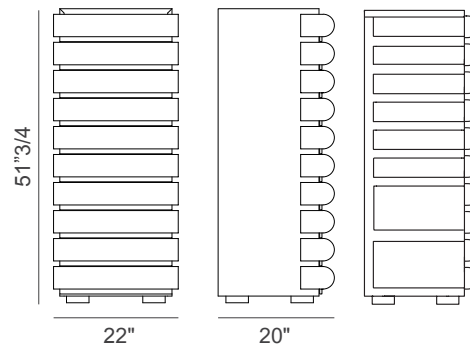

### *Dimensions*

22"W x 20"D x 51"3/4H

\*For safety reasons, it is highly recommended to fix the unit to the wall.