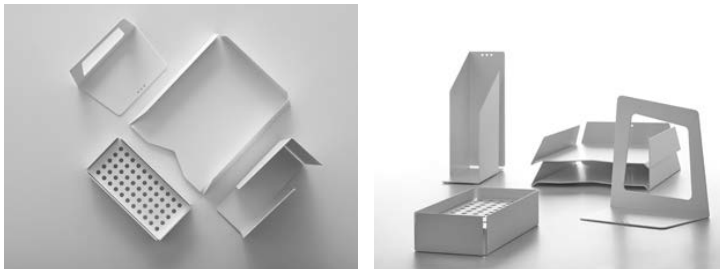

20.Venti Home

Design: 967ARCH

Description

Desk created mainly for the domestic environment. It fits perfectly in all rooms of the house thanks to its neutral, simple, compact and linear design, the highest quality of materials and the warm hug of the fabric.

It comes in one size with adjustable aluminum feet with range +/- 3/8. The structure is composed by a steel frame and legs (section 3/4"x 3/4") painted with epoxy powder in matt white, black nickel or bronze colors. The top is made with oak veneered medium density fibre panels, brushed and open pore, in the colors bleached, light and anthracite oak.

Pen holder • Bookends • Horizontal document holder • Vertical document holder.

Made in Italy.

* For more specifications, please refer to the "Finishes & Materials" PDF

20.Venti Home

Dimensions

47"1/4W x 23"5/8D x 32"H

Stationary and document holder: Pen holder • Bookends • Horizontal / vertical document holder

Optional accessories

Pen holder: 9"7/8 x 4"3/4D x 2"3/8H

Bookends: 8"1/4W x 5"1/8D x 8"1/4H

Hor. doc. holder: 12"3/4W x 10"1/8D x 2"1/8H