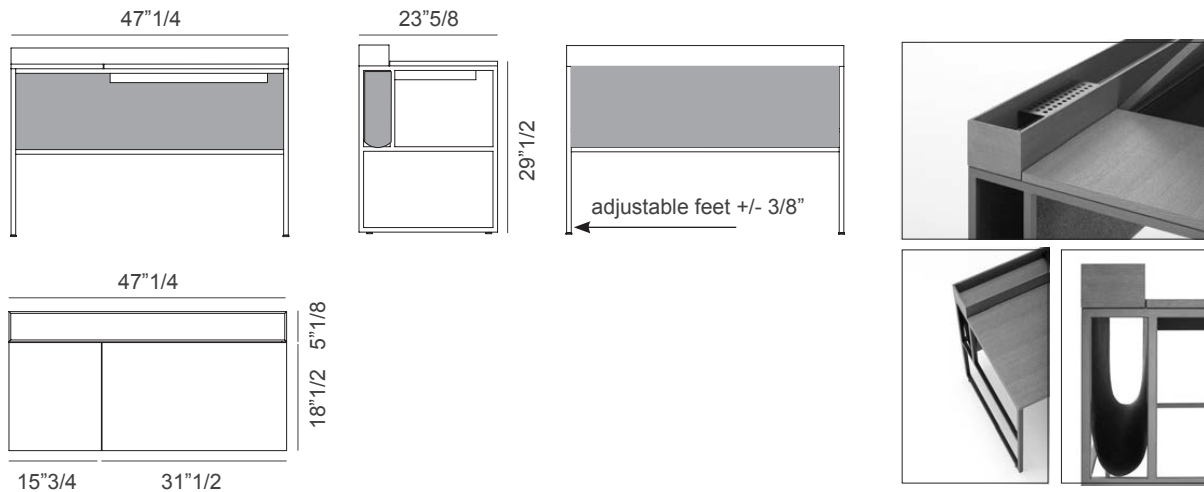

It comes in one size with adjustable aluminum feet with range +/- 3/8. The structure is composed by a steel frame and legs (section 3/4"x 3/4") painted with epoxy powder in matt white, black nickel or bronze colors. The top is made with oak veneered medium density fibre panels, brushed and open pore, in the colors bleached, light and anthracite oak.

Pen holder • Bookends • Horizontal document holder • Vertical document holder.

Made in Italy.

* For more specifications, please refer to the "Finishes & Materials" PDF

20.Venti Home

Dimensions

47"1/4W x 23"5/8D x 32"H

Stationary and document holder: Pen holder • Bookends • Horizontal / vertical document holder

Optional accessories

Pen holder: 9"7/8 x 4"3/4D x 2"3/8H

Bookends: 8"1/4W x 5"1/8D x 8"1/4H

Hor. doc. holder: 12"3/4W x 10"1/8D x 2"1/8H