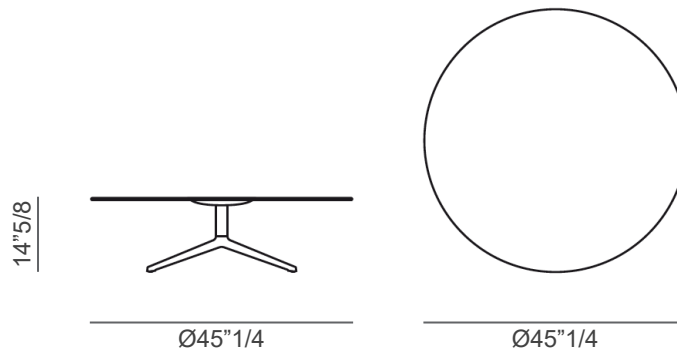

Finishes & Materials

Base: Bronze lacquered die-cast aluminum.
Top: 3/4" thick Black Marquina or Emperador marble.

* For more specifications, please refer to the "Finishes & Materials" PDF

Antero

Dimensions

Ø45"1/4 x 14"5/8H

43"1/4W x 43"1/4D x 14"5/8H

Marble top

1. Bronze lacquered die-cast aluminum

* For more specifications, please refer to the "Finishes & Materials" PDF