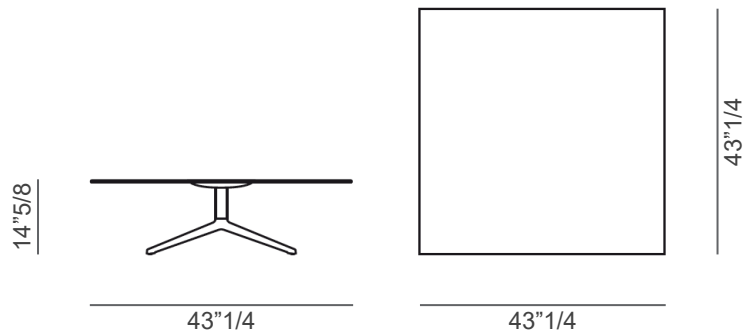

Ø45"1/4 x 14"5/8H

43"1/4W x 43"1/4D x 14"5/8H

Marble top

1. Bronze lacquered die-cast aluminum

* For more specifications, please refer to the "Finishes & Materials" PDF