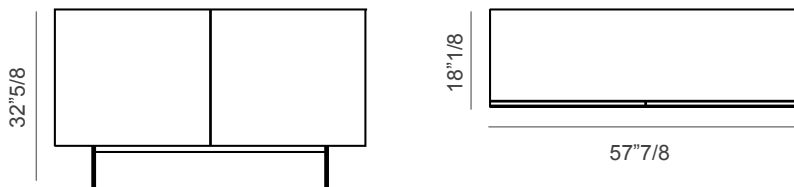

Focus CrystalArt

Dimensions

A2 - with 2 doors: 57"7/8W x 18"1/8D x 32"5/8H
B2 - with 2 doors: 57"7/8W x 18"1/8D x 28"3/4H

A3 - with 3 doors: 86"5/8W x 18"1/8D x 32"5/8H
B3 - with 3 doors: 86"5/8W x 18"1/8D x 28"3/4H

With 2 doors A2