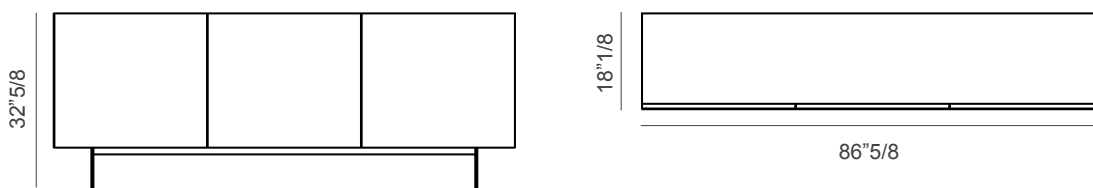

Focus CrystalArt

Design: Paolo Cattelan

Description

Sideboard with 2 or 3 doors and internal clear glass shelves. Structure in lacquered wood. Doors in extra clear glass with artistic decorative printing in two different colors and embossed titanium aluminum profiles.

Focus CrystalArt

Dimensions

A2 - with 2 doors: 57"7/8W x 18"1/8D x 32"5/8H
B2 - with 2 doors: 57"7/8W x 18"1/8D x 28"3/4H

A3 - with 3 doors: 86"5/8W x 18"1/8D x 32"5/8H
B3 - with 3 doors: 86"5/8W x 18"1/8D x 28"3/4H

With 2 doors A2

With 2 doors B2

With 3 doors A3

With 3 doors B3