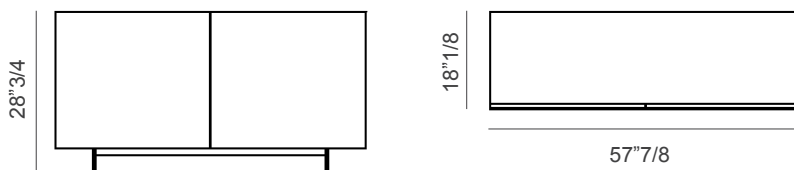

Focus CrystalArt

Dimensions

A2 - with 2 doors: 57"7/8W x 18"1/8D x 32"5/8H
B2 - with 2 doors: 57"7/8W x 18"1/8D x 28"3/4H

A3 - with 3 doors: 86"5/8W x 18"1/8D x 32"5/8H
B3 - with 3 doors: 86"5/8W x 18"1/8D x 28"3/4H

With 2 doors A2

With 2 doors B2

With 3 doors A3

With 3 doors B3