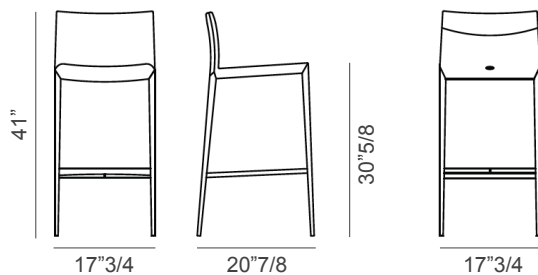

Norma ML

Design: Paolo Cattelan

Description

Stool with base in embossed lacquered steel. Seat and back covered in fabric, synthetic leather, micro nubuck, soft leather or soft leather glove.

The cover is not removable.
Made in Italy.

Dimensions

A) 17³/₄W x 20⁷/₈D x 41"H
Seat height: 30⁵/₈

B) 17³/₄W x 20"D x 37"H
Seat height: 26³/₈

Option A

Option B