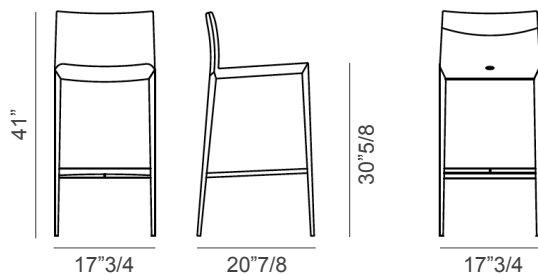

Norma

Design: Paolo Cattelan

Description

Stool with base in embossed lacquered steel. Seat and back covered in fabric, synthetic leather, micro nubuck, soft leather or soft leather glove.

The cover is not removable.
Made in Italy.

Dimensions

A) 17"3/4W x 20"7/8D x 41"H
Seat height: 30"5/8

B) 17"3/4W x 20"D x 37"H
Seat height: 26"3/8

Size A

Size B