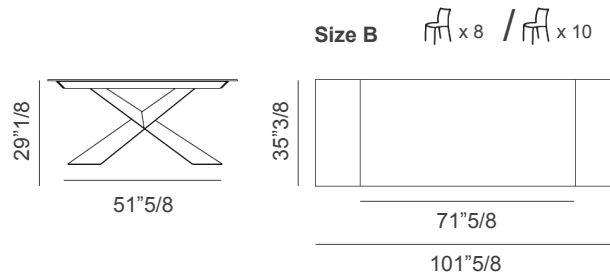

The rectangular top and the extensions are made in 1/2" th. extra clear glass with artistic decorative printing (named CrystalArt) offered in four different colors. Different sizes are available. Each table is unique and irreplicable, just like a work of art. Made in Italy.

### Dimensions

**A)** 63"W x 35"3/8D x 29"1/8H  
 Extends to 93"W  
**Base:** 51"5/8 wide

**B)** 71"5/8W x 35"3/8D x 29"1/8H  
 Extends to 101"5/8W  
**Base:** 51"5/8 wide

**C)** 78"3/4W x 41"3/4D x 29"1/8H  
 Extends to 115"3/4W  
**Base:** 51"5/8 wide