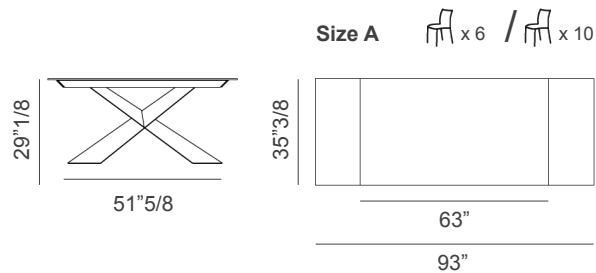

### Dimensions

**A)** 63"W x 35"3/8D x 29"1/8H  
 Extends to 93"W  
**Base:** 51"5/8 wide

**B)** 71"5/8W x 35"3/8D x 29"1/8H  
 Extends to 101"5/8W  
**Base:** 51"5/8 wide

**C)** 78"3/4W x 41"3/4D x 29"1/8H  
 Extends to 115"3/4W  
**Base:** 51"5/8 wide