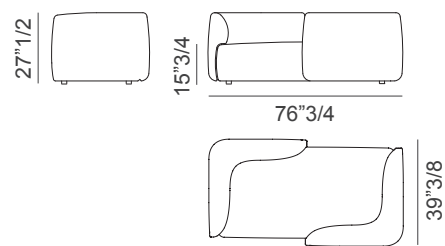

Visavì model

Visavì option A