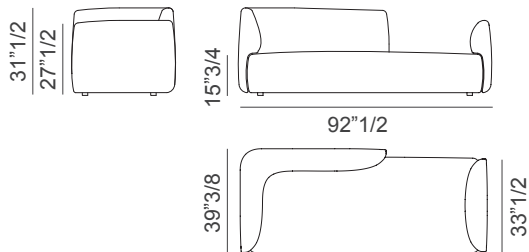

- Square cushion 23"5/8 x 23"5/8 • Square cushion 19"5/8 x 19"5/8.
- Rectangular cushion 29"1/2 x 15"3/4 • Lower back cushion 29"1/2 x 9"7/8.

Made in Italy.

Finishes & Materials

Cover: Fabric (Cat. B/C/D/E/F/G).

Structure: Solid and multilayer wood.

* For more specifications, please refer to the "Finishes & Materials" PDF

Cosy

Dimensions

Paolina A: 92"1/2W x 39"3/8D x 27"1/2H

Paolina B: 92"1/2W x 39"3/8D x 31"1/2H

Seat height: 15"3/4

Visavì A: 76"3/4W x 39"3/8D x 27"1/2H

Visavì B: 92"1/2W x 39"3/8D x 27"1/2H

Visavì C: 92"1/2W x 39"3/8D x 31"1/2H

Seat height: 15"3/4

Paolina model

Paolina option A

Paolina option B