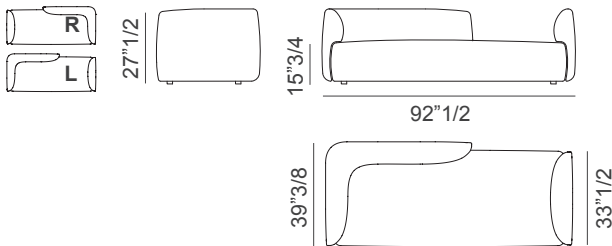

- Square cushion 23"5/8 x 23"5/8 • Square cushion 19"5/8 x 19"5/8.
- Rectangular cushion 29"1/2 x 15"3/4 • Lower back cushion 29"1/2 x 9"7/8.

Made in Italy.

Finishes & Materials

Cover: Fabric (Cat. B/C/D/E/F/G).

Structure: Solid and multilayer wood.

* For more specifications, please refer to the "Finishes & Materials" PDF

Cosy

Dimensions

Paolina A: 92"1/2W x 39"3/8D x 27"1/2H

Paolina B: 92"1/2W x 39"3/8D x 31"1/2H

Seat height: 15"3/4

Visavì A: 76"3/4W x 39"3/8D x 27"1/2H

Visavì B: 92"1/2W x 39"3/8D x 27"1/2H

Visavì C: 92"1/2W x 39"3/8D x 31"1/2H

Seat height: 15"3/4

Paolina model

Paolina option A

Paolina option B