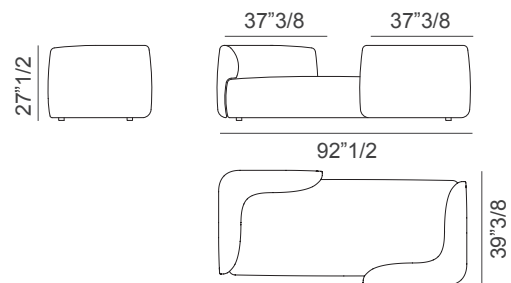

Visavì option B