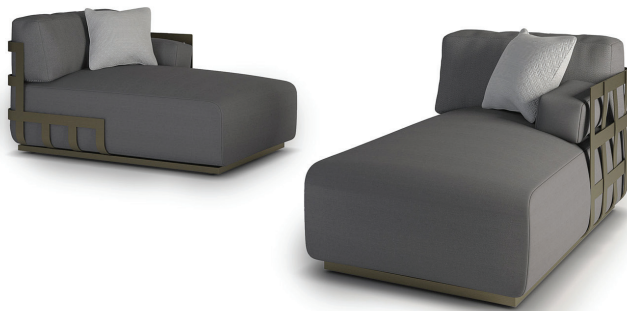

Dafne

Description

Chaise lounge made with a container basket structure made by the intertwining of refined bronze painted aluminum stripes, finely worked.

It comes with comfortable seat and back cushions and two armrest cushions, all upholstered in fabric. Made in Italy.

Dimensions

63"3/4W x 34"1/4D x 26"3/4H

Finishes and materials

Structure: Bronze or White painted aluminum. Black Chrome or Gold finished steel.

Cushions: C.O.M. Fabric / Fabric Cat. A / Fabric Cat. B.