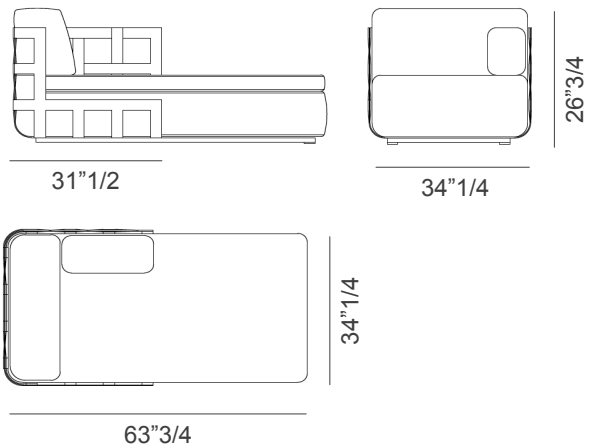

Dafne

Description

Chaise lounge made with a container basket structure made by the intertwining of refined bronze painted aluminum stripes, finely worked.

It comes with comfortable seat and back cushions and two armrest cushions, all upholstered in fabric. Made in Italy.

Dimensions

63"3/4W x 34"1/4D x 26"3/4H

Finishes and materials

Structure: Bronze or White painted aluminum. Black Chrome or Gold finished steel.

Cushions: C.O.M. Fabric / Fabric Cat. A / Fabric Cat. B.