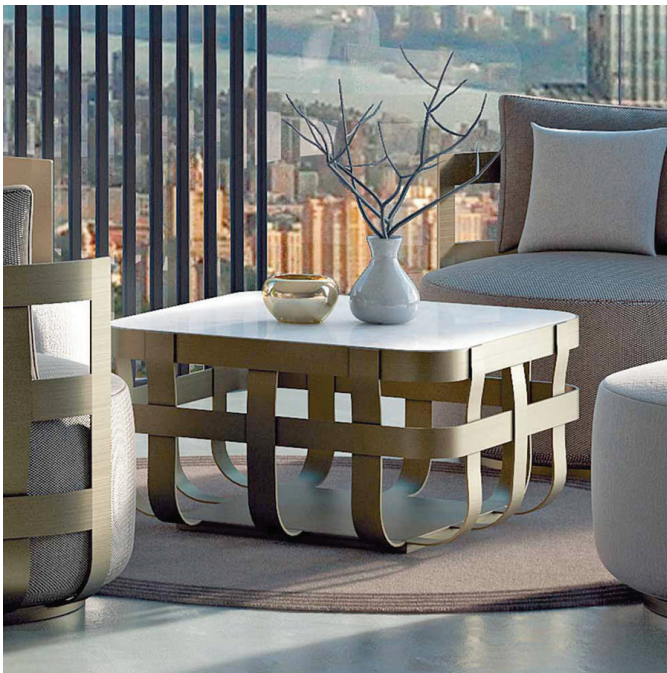

### *Description*

Coffee table made with a container basket structure made by the intertwining of refined bronze painted aluminum stripes, finely worked. The top is comes in techno marble calacatta matt.  
Made in Italy.

### *Finishes and materials*

**Structure:** Bronze or White painted aluminum. Black Chrome or Gold finished steel.

**Top:** Techno marble calacatta matt.

### *Dimensions*

28"3/8W x 28"3/8D x 16"1/8H