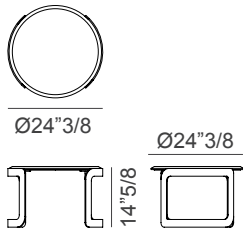

### *Description*

Coffee table with steel base. The top comes in marble (3/4" thick) in the options: Emperador Dark, Calacatta Royal, Orobico Arabescato, Nero Marquinia, Frappucino, Calacatta Gold or Portoro Imperiale. Made in Italy.

### Dimensions

- A)  $\text{Ø}24''\frac{3}{8}$  x  $14''\frac{5}{8}$ H
- B)  $\text{Ø}36''\frac{1}{4}$  x  $16''\frac{1}{8}$ H
- C)  $\text{Ø}48''$  x  $17''\frac{3}{4}$ H

Option A

Option B

Option C

\* For more specifications, please refer to the "Finishes & Materials" PDF