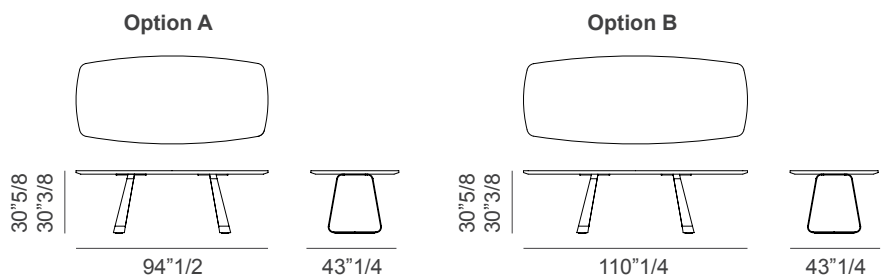

Elite

Description

Fixed table with steel base finished in antique bronze satin / shaded satin.

The top comes in MDF (1"5/8 thickness) or in marble (3/8" thick) sustained by undermount made of lacquered same tonality matt MDF. Made in Italy.

Dimensions

A) 94"1/2W x 43"1/4D x 30"3/8H -
30"5/8H

B) 110"1/4W x 43"1/4D x 30"3/8H -
30"5/8H

Finishes & Materials

Top: Wood: Canaletto Walnut / Marble: Emperador Dark / Calacatta Royal / Orobico Arabescato / Nero Marquinia / Frappucino / Calacatta Gold / Portoro Imperiale.