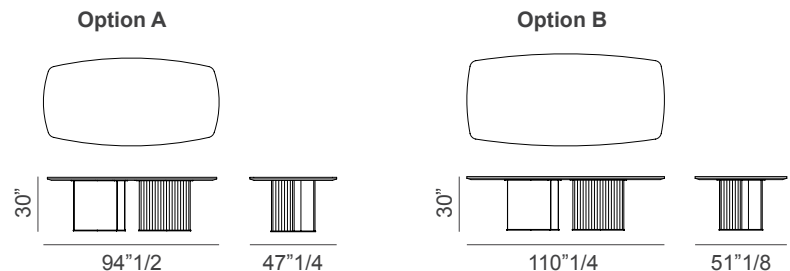

Tiffany

Description

Table with stainless steel. The top is offered in MDF (1"5/8 thick) or in marble (3/4" thick) sustained by undermount made of lacquered same tonality matt MDF. Made in Italy.

Dimensions

- A) 94"1/2W x 47"1/4D x 30"H
- B) 110"1/4W x 51"1/8D x 30"H

Finishes & Materials

Top: Wood (Shining lacquered / Matt lacquered / Cacao Walnut / Ebanò Macassar) / Marble (Emperador Dark / Calacatta Royal / Orobico Arabescato / Nero Marquina / Frappuccino / Calacatta Gold / Portoro Imperiale).