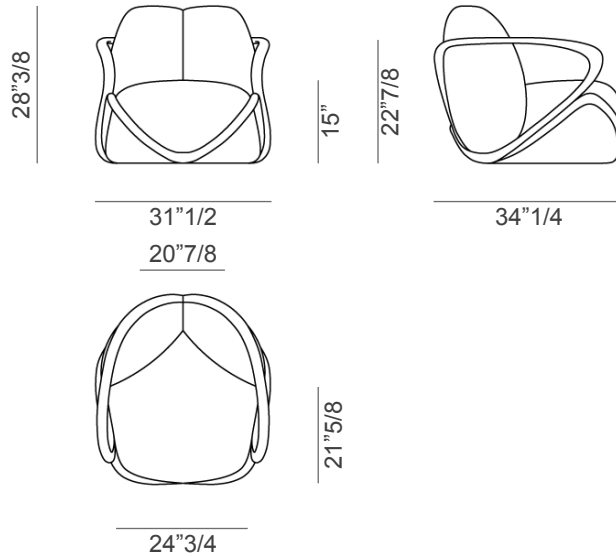

### *Dimensions*

31"1/2W x 34"1/4D x 28"3/8H

**Seat height: 15"**

**Armrest height: 22"7/8**

\* For more specifications, please refer to the "Finishes & Materials" PDF