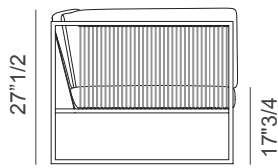

Arpa

Dimensions

40"1/8W x 34"1/4D x 27"1/2H

Seat height: 17"3/4

40"1/8

27"1/2

34"1/4

17"3/4