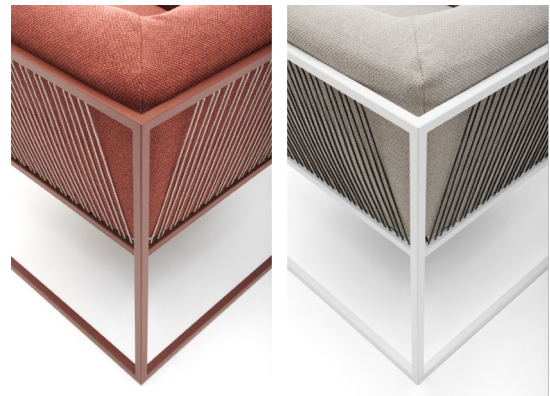

Arpa

Dimensions

40"1/8W x 34"1/4D x 27"1/2H

Seat height: 17"3/4

40"1/8

27"1/2

34"1/4

17"3/4

34"1/4

40"1/8

Finishes & Materials

Combinations:

A) Structure: Goffered matt white painted / **Cord:** R550 Col.Ecrù / **Cover:** Ramiro fabric.

B) Structure: Goffered matt corten painted / **Cord:** R550 Col.Ecrù / **Cover:** Ramiro fabric.

C) Structure: Goffered black iron painted / **Cord:** Matt anthracite grey / **Cover:** Delta fabric.

* For more specifications, please refer to the "Finishes & Materials" PDF