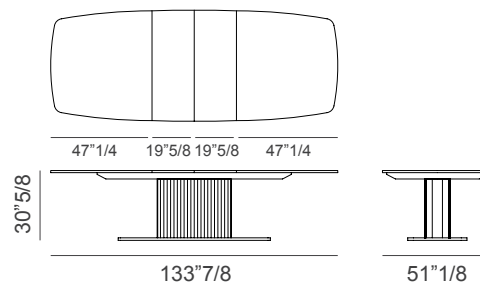

### *Description*

Extendable table with stainless steel base. Covered insert base with: leathers - marbles - woods. Veneered top (1" thick) in the finishes Cacao Walnut or Ebano Macassar with structure (3") matt black lacquered. Made in Italy.

### *Dimensions*

**With 2 extendable leaves (19"5/8W each)**

94"1/2W x 51"1/8D x 30"5/8H

Extends to: 133"7/8W