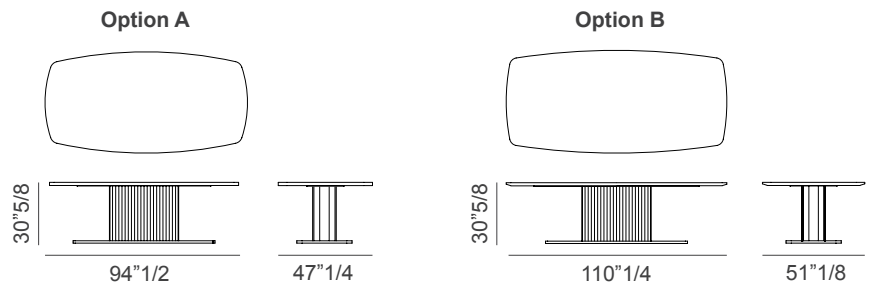

Windsor

Description

Table with stainless steel base. The top is offered in MDF (1"5/8 thick) or in marble (3/4" thick) sustained by undermount made of lacquered same tonality matt MDF. Made in Italy.

Dimensions

- A) 94"1/2W x 47"1/4D x 30"5/8H
 B) 110"1/4W x 51"1/8D x 30"5/8H

Finishes & Materials

Top: Wood (Shining lacquered / Matt lacquered / Cacao Walnut / Ebano Macassar) / Marble (Emperador Dark / Calacatta Royal / Orobico Arabescato / Nero Marquinia / Calacatta Gold / Portoro Imperiale).