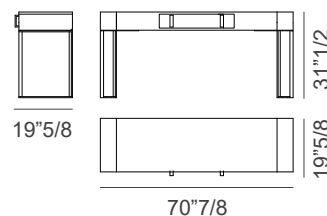

## *Description*

Desk with one drawer. Structure available in polished or satin green ebony or lacquered wood.

Metal base and handles in bronze or black nickel and details covered with leather with galouchat pattern.

## *Dimensions*

**Desk SC5003:** 70"7/8W x 19"5/8D x 31"1/2H

**Desk SC5003/1:** 47"1/4W x 19"5/8D x 31"1/2H

**Desk SC5003**

**Desk SC5003/1**