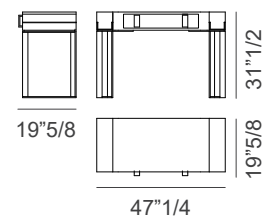

## *Dimensions*

**Desk SC5003:** 70"7/8W x 19"5/8D x 31"1/2H

**Desk SC5003/1:** 47"1/4W x 19"5/8D x 31"1/2H

**Desk SC5003**

**Desk SC5003/1**