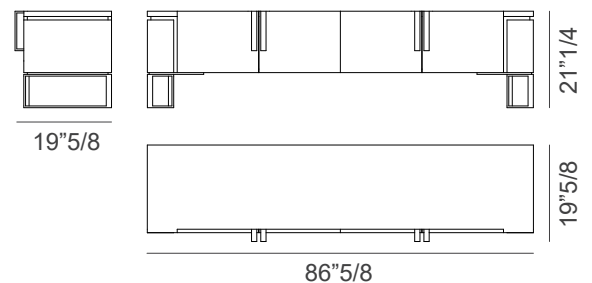

Details cover: Leather Cat. A, Cat. B and Cat. C

Base & Handles: Bronze / Black nickel.

Dimensions

86"5/8W x 19"5/8D x 21"1/4H

* For more specifications, please refer to the "Finishes & Materials" PDF