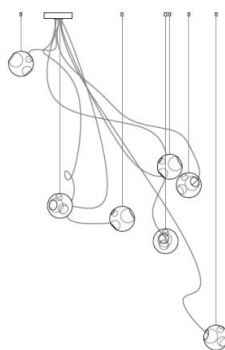

28.7

seven pendant fixture,
 $\text{Ø}8''$ canopy

Specifications

Mounting: Ceiling mounted.

Glass Color: Clear, colour pendant.

Lamp: 1W LED, 2700K, 100lm.

Sculptural Cable: 137''3/4 standard / up to 1102''3/8

Cable Finishes: Black or nickel

Canopy Finish: White, black or brushed nickel.

Materials: Blown glass, braided metal coaxial cable, electrical components, steel canopy.

Power Supply: Integral. Remote mounted for 28.1m. Bocci recommends remote mounting power supplies for ease of long-term maintenance.

Environment: Indoor, dry location. IP30