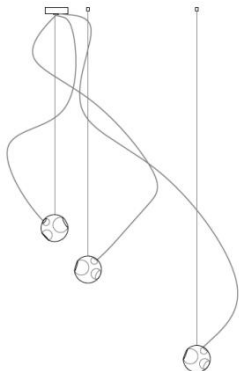

## **Description**

Suspension lamp designed to be horizontal, meaning that the pendants don't hang directly below, but instead trail off across a space, around a corner or simply deviate from their gravitational directive.

### Dimensions

28.3)  $\pm \text{Ø}6'' \times 137''\text{3/4H}$

28.7)  $\pm \text{Ø}8'' \times 137''\text{3/4H}$

Pendant size:  $\pm \text{Ø}6''\text{1/2}$

### Pendant

$\pm \text{Ø}6''\text{1/2}$

#### 28.3

three pendant fixture,  
 $\text{Ø}6''$  canopy