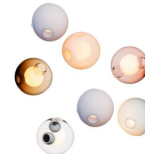

## **Description**

Suspension lamp designed to be horizontal, meaning that the pendants don't hang directly below, but instead trail off across a space, around a corner or simply deviate from their gravitational directive.

#### 7A

Color	Pendant's Amount
• Red 2	• 1
• Yellow 2	• 2
• Purple 1	• 1
• Purple 2	• 1
• Opaque Pink 2	• 1
• Orange 1	• 1

#### 7B

Color	Pendant's Amount
• Green 1	• 1
• Opaque Blue 4	• 2
• Opaque Blue 4 Satellite	• 1
• Blue 2	• 1
• Blue 4 Satellite	• 1
• Opaque Blue 2	• 1

#### 7C

Color	Pendant's Amount
• Opaque Blue 1	• 2
• Opaque Pink 2	• 1
• Pink 1	• 1
• Opaque Grey 1	• 1
• Opaque Grey 1 Satellite	• 1
• Yellow 3	• 1