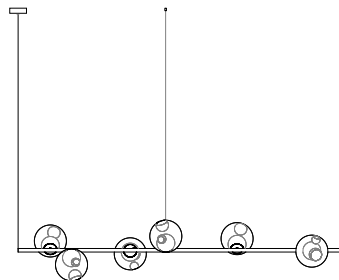

28 Stem

Description

The stem cable suspended horizontal and vertical system comes in brass or black stem with a Ø4"5/8 white or black canopy rated for ceiling use.

Individual 28 pendants result from a complex glass blowing technique whereby air pressure is intermittently introduced into and then removed from a glass matrix which is intermittently heated and then rapidly cooled. The result is a distorted spherical shape with a composed collection of imploded inner shapes, one of which acts as a shade for the light source.

28 Stem

Dimensions

28.3 Stem Suspended Horizontal: 35"3/8 stem length

28.3 Stem Suspended Horizontal: 70"7/8 stem length

28.6 Stem Suspended Horizontal: 70"7/8 stem length

28.6 Stem Suspended Vertical: 70"7/8 stem length

Suspension Cable Length: Adjustable up to 118"1/8 max.

Light source: 1W LED

Pendant

± 6"1/2

28.3 Stem

SUSPENDED HORIZONTAL

three pendant ceiling light,
35"3/8 long with Ø4"5/8
white or black canopy

28.3 Stem

SUSPENDED HORIZONTAL

three pendant ceiling light,
70"7/8 long with Ø4"5/8
white or black canopy

28.6 Stem

SUSPENDED HORIZONTAL

six pendant ceiling light,
70"7/8 long with Ø4"5/8
white or black canopy

28.6 Stem