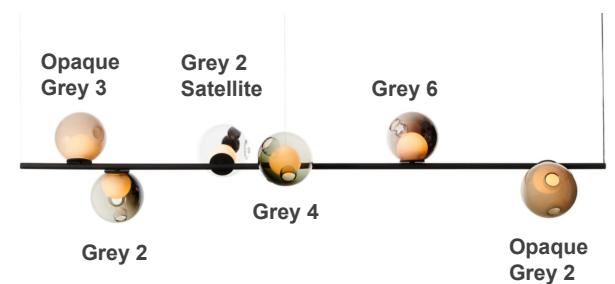

28 Stem

Description

The stem cable suspended horizontal and vertical system comes in brass or black stem with a Ø4"5/8 white or black canopy rated for ceiling use.

Individual 28 pendants result from a complex glass blowing technique whereby air pressure is intermittently introduced into and then removed from a glass matrix which is intermittently heated and then rapidly cooled. The result is a distorted spherical shape with a composed collection of imploded inner shapes, one of which acts as a shade for the light source.

28 Stem

28.3 Compositions

Stem Suspension-3A

Stem Suspension-3B

Stem Suspension-L-3A

Stem Suspension-L-3B

28.6 Compositions

Stem Suspension-6A