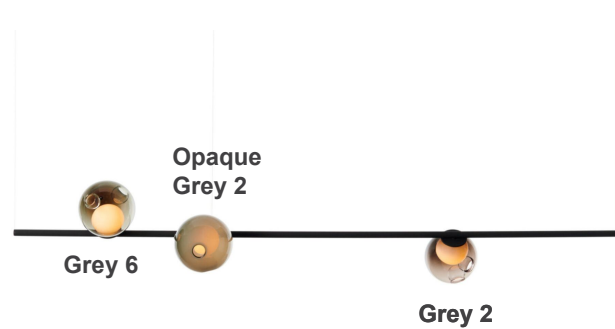

28 Stem

Description

The stem cable suspended horizontal and vertical system comes in brass or black stem with a Ø4"5/8 white or black canopy rated for ceiling use.

Individual 28 pendants result from a complex glass blowing technique whereby air pressure is intermittently introduced into and then removed from a glass matrix which is intermittently heated and then rapidly cooled. The result is a distorted spherical shape with a composed collection of imploded inner shapes, one of which acts as a shade for the light source.

28 Stem

28.3 Compositions

Stem Suspension-3A

Stem Suspension-3B

Stem Suspension-L-3A

Stem Suspension-L-3B

28.6 Compositions

Stem Suspension-6A