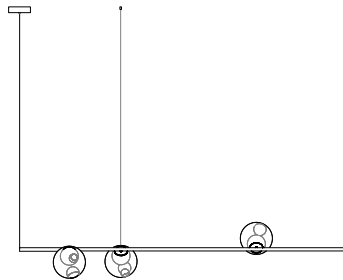

28 Stem

Description

The stem cable suspended horizontal and vertical system comes in brass or black stem with a Ø4"5/8 white or black canopy rated for ceiling use.

Individual 28 pendants result from a complex glass blowing technique whereby air pressure is intermittently introduced into and then removed from a glass matrix which is intermittently heated and then rapidly cooled. The result is a distorted spherical shape with a composed collection of imploded inner shapes, one of which acts as a shade for the light source.

28 Stem

Dimensions

28.3 Stem Suspended Horizontal: 35"3/8 stem length

28.3 Stem Suspended Horizontal: 70"7/8 stem length

28.6 Stem Suspended Horizontal: 70"7/8 stem length

28.6 Stem Suspended Vertical: 70"7/8 stem length

Suspension Cable Length: Adjustable up to 118"1/8 max.

Light source: 1W LED

Pendant

± 6"1/2

28.3 Stem

SUSPENDED HORIZONTAL

three pendant ceiling light,
35"3/8 long with Ø4"5/8
white or black canopy

28.3 Stem

SUSPENDED HORIZONTAL

three pendant ceiling light,
70"7/8 long with Ø4"5/8
white or black canopy

28.6 Stem

SUSPENDED HORIZONTAL

six pendant ceiling light,
70"7/8 long with Ø4"5/8
white or black canopy

28.6 Stem