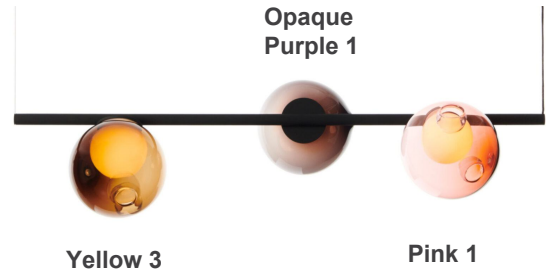

28 Stem

Description

The stem cable suspended horizontal and vertical system comes in brass or black stem with a Ø4"5/8 white or black canopy rated for ceiling use.

Individual 28 pendants result from a complex glass blowing technique whereby air pressure is intermittently introduced into and then removed from a glass matrix which is intermittently heated and then rapidly cooled. The result is a distorted spherical shape with a composed collection of imploded inner shapes, one of which acts as a shade for the light source.

Standard 28s are made with clear glass exterior spheres and milk white interior lamp holder cavities.

28s are possible with infinite versatility in color compositions, sizes and shapes.

LED lamps and power supplies are included.

SUSPENDED VERTICAL

six pendant ceiling light,
70"7/8 long with Ø4"5/8
white or black canopy

Specifications

Mounting: Ceiling mounted.

Glass Color: Clear, colour pendants.

Lamp: 1W LED, 2700K, 100lm.

Finishes: Brass or black powder coated stem.

28 Stem

28.3 Compositions

Stem Suspension-3A

Stem Suspension-3B

Stem Suspension-L-3A

Stem Suspension-L-3B

28.6 Compositions

Stem Suspension-6A