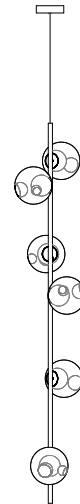

28 Stem

Description

The stem cable suspended horizontal and vertical system comes in brass or black stem with a Ø4"5/8 white or black canopy rated for ceiling use.

Individual 28 pendants result from a complex glass blowing technique whereby air pressure is intermittently introduced into and then removed from a glass matrix which is intermittently heated and then rapidly cooled. The result is a distorted spherical shape with a composed collection of imploded inner shapes, one of which acts as a shade for the light source.

Suspension Cable Length: Adjustable up to 118"1/8 max.

Light source: 1W LED

Pendant

± 6"1/2

28.3 Stem

SUSPENDED HORIZONTAL

three pendant ceiling light,
35"3/8 long with Ø4"5/8
white or black canopy

28.3 Stem

SUSPENDED HORIZONTAL

three pendant ceiling light,
70"7/8 long with Ø4"5/8
white or black canopy

28.6 Stem

SUSPENDED HORIZONTAL

six pendant ceiling light,
70"7/8 long with Ø4"5/8
white or black canopy

28.6 Stem

SUSPENDED VERTICAL

six pendant ceiling light,
70"7/8 long with Ø4"5/8
white or black canopy

Specifications

Mounting: Ceiling mounted.

Glass Color: Clear, colour pendants.

Lamp: 1W LED, 2700K, 100lm.

Finishes: Brass or black powder coated stem.