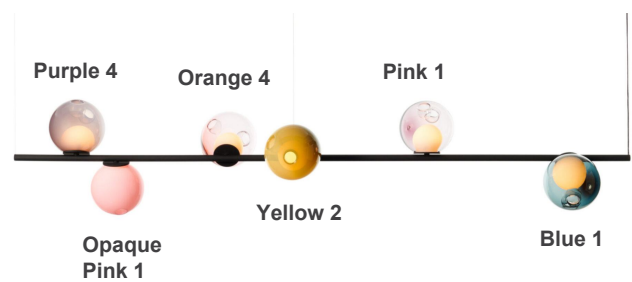

28 Stem

Description

The stem cable suspended horizontal and vertical system comes in brass or black stem with a Ø4"5/8 white or black canopy rated for ceiling use.

Individual 28 pendants result from a complex glass blowing technique whereby air pressure is intermittently introduced into and then removed from a glass matrix which is intermittently heated and then rapidly cooled. The result is a distorted spherical shape with a composed collection of imploded inner shapes, one of which acts as a shade for the light source.

SUSPENDED VERTICAL

six pendant ceiling light,
70"7/8 long with Ø4"5/8
white or black canopy

Specifications

Mounting: Ceiling mounted.

Glass Color: Clear, colour pendants.

Lamp: 1W LED, 2700K, 100lm.

Finishes: Brass or black powder coated stem.

28 Stem

28.3 Compositions

Stem Suspension-3A

Stem Suspension-3B

Stem Suspension-L-3A

Stem Suspension-L-3B

28.6 Compositions

Stem Suspension-6A

Stem Suspension-6B

Stem Suspension-V-6A

Stem Suspension-V-6B