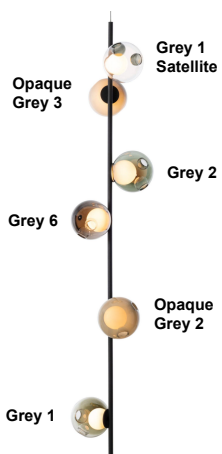

Stem Suspension-V-6A