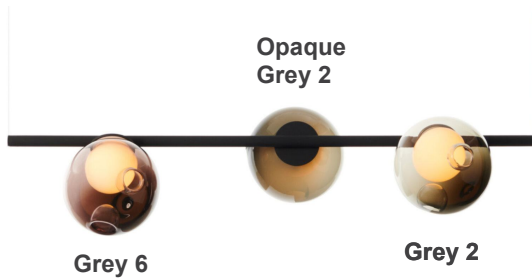

28 Stem

Description

The stem cable suspended horizontal and vertical system comes in brass or black stem with a Ø4"5/8 white or black canopy rated for ceiling use.

Individual 28 pendants result from a complex glass blowing technique whereby air pressure is intermittently introduced into and then removed from a glass matrix which is intermittently heated and then rapidly cooled. The result is a distorted spherical shape with a composed collection of imploded inner shapes, one of which acts as a shade for the light source.

Standard 28s are made with clear glass exterior spheres and milk white interior lamp holder cavities.

28s are possible with infinite versatility in color compositions, sizes and shapes.

LED lamps and power supplies are included.

SUSPENDED VERTICAL

six pendant ceiling light,
70"7/8 long with Ø4"5/8
white or black canopy

Specifications

Mounting: Ceiling mounted.

Glass Color: Clear, colour pendants.

Lamp: 1W LED, 2700K, 100lm.

Finishes: Brass or black powder coated stem.

28 Stem

28.3 Compositions

Stem Suspension-3A

Stem Suspension-3B

Stem Suspension-L-3A

Stem Suspension-L-3B

28.6 Compositions

Stem Suspension-6A