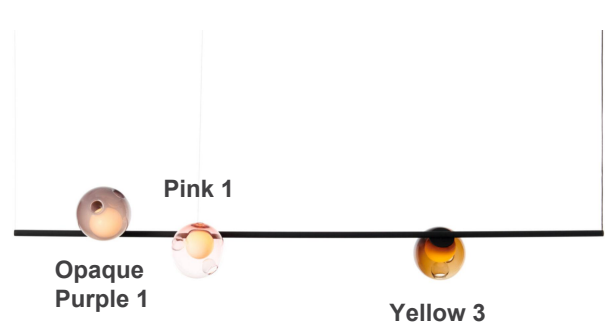

28 Stem

Description

The stem cable suspended horizontal and vertical system comes in brass or black stem with a Ø4"5/8 white or black canopy rated for ceiling use.

Individual 28 pendants result from a complex glass blowing technique whereby air pressure is intermittently introduced into and then removed from a glass matrix which is intermittently heated and then rapidly cooled. The result is a distorted spherical shape with a composed collection of imploded inner shapes, one of which acts as a shade for the light source.

28 Stem

28.3 Compositions

Stem Suspension-3A

Stem Suspension-3B

Stem Suspension-L-3A

Stem Suspension-L-3B

28.6 Compositions

Stem Suspension-6A