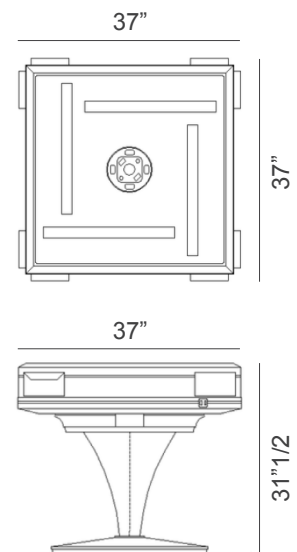

### Dimensions

37"W x 37"D x 31"1/2

\* For more specifications, please refer to the "Finishes & Materials" PDF

Cup holder

Mahjong purse

Mahjong box: 16"7/8W x 13"D x 3"5/8H

Removable game top: 37"3/8W x 37"3/8D x 1"H

\* For more specifications, please refer to the "Finishes & Materials" PDF