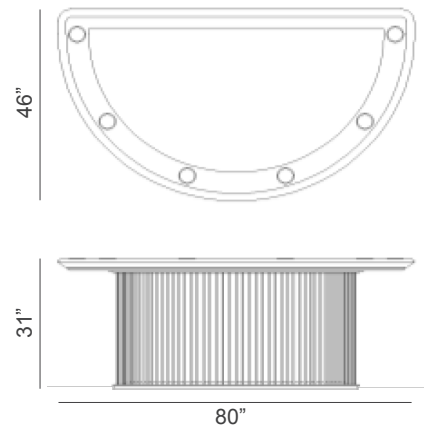

Roma

Description

Blackjack Table for 6 players and 1 dealer. Slightly padded top in printed microfiber available in all Pantone colors. Soft touch lacquered table edge with built-in cup holders. Base made of thin metal lacquered sticks.

Available accessories upon request: aluminum chips case, wooden chips box, wooden chips tray and sabot. Made in Italy.

Dimensions

80"W x 46"D x 31"H

Finishes & Materials

Playing surface: Covered in microfiber in all Pantone colors.