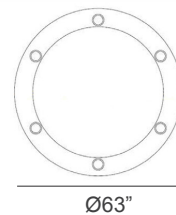

### Dimensions

**Round (6 players):** Ø63" x 30"5/8H

**Oval (8 players):** 86"1/4 x 49"1/4D x 31"H

30"5/8

31"

\* For more specifications, please refer to the "Finishes & Materials" PDF