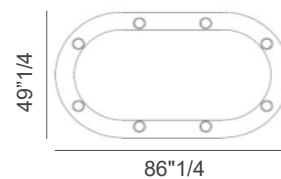

### Dimensions

**Round (6 players):** Ø63" x 30"5/8H

**Oval (8 players):** 86"1/4 x 49"1/4D x 31"H

30"5/8

31"

\* For more specifications, please refer to the "Finishes & Materials" PDF