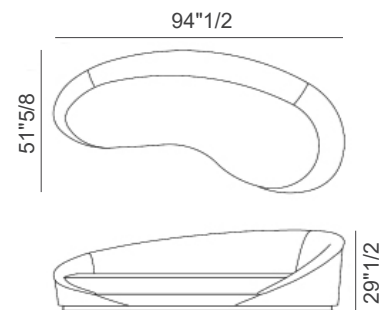

Wavy

Description

Comma-shaped upholstered sofa with polyurethane foam. Backrest with increasing height. Base made of plated steel band. Made in Italy.

Dimensions

94"1/2W x 51"5/8D x 29"1/2H

Finishes & Materials