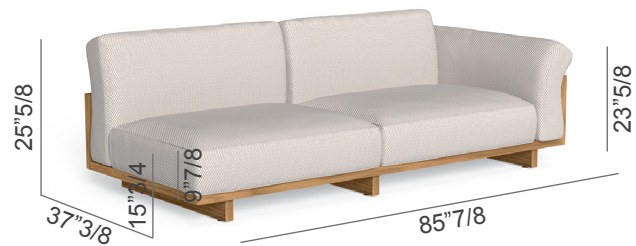

Argo Wood

Elements

SOFA DX: 85"7/8W x 37"3/8D x 25"5/8H
SOFA SX: 85"7/8W x 37"3/8D x 25"5/8H
SOFA DX & OTTOMAN 1: 85"7/8W x 37"3/8D x 25"5/8H
SOFA SX & OTTOMAN 1: 85"7/8W x 37"3/8D x 25"5/8H
SOFA CX: 38"5/8W x 37"3/8D x 25"5/8H
OTTOMAN: 38"5/8W x 37"3/8D x 15"3/4H
SOFA CORNER 1 DX: 94"1/2W x 37"3/8D x 25"5/8H
SOFA CORNER 1 SX: 94"1/2W x 37"3/8D x 25"5/8H

SOFA CORNER 2 DX: 85"7/8W x 37"3/8D x 25"5/8H
SOFA CORNER 2 SX: 85"7/8W x 37"3/8D x 25"5/8H
SOFA DX & OTTOMAN 2: 77"1/8W x 37"3/8D x 25"5/8H
SOFA SX & OTTOMAN 2: 77"1/8W x 37"3/8D x 25"5/8H
SOFA DX & COFFEE T: 77"1/8W x 37"3/8D x 25"5/8H
SOFA SX & COFFEE T: 77"1/8W x 37"3/8D x 25"5/8H
SOFA XL DX: 47"1/4W x 63"D x 25"5/8H
SOFA XL SX: 47"1/4W x 63"D x 25"5/8H

SOFA SX

OTTOMAN