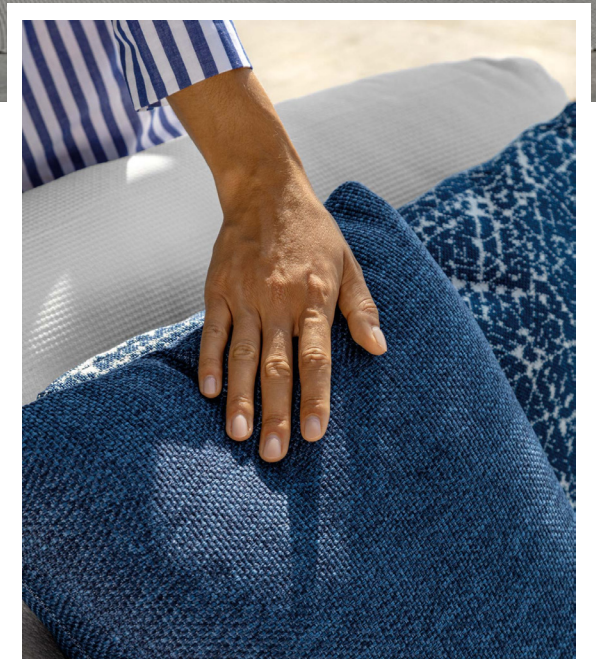

Argo Wood

Design: Ludovica + Roberto Palomba

Description

Sectional with external structure in accoya wood, available in rosewood or natural teak color. The seat is supported by synthetic elastic belts specific for outdoor use. Seat and backrest cushions are padded with quick dry foam. Removable covers in easy to wash, weather resistant fabrics, available in beige, dark grey, plain white or ocean blue color. The various elements available allow to create compositions for every need. Decorative cushions available on demand. Made in Italy.

Argo Wood

Available color combinations:

ROSEWOOD STRUCTURE +
WHITE BEIGE CUSHIONS

NATURAL TEAK STRUCTURE +
WHITE BEIGE CUSHIONS

NATURAL TEAK STRUCTURE +
MAMBO PEARL CUSHIONS

NATURAL TEAK STRUCTURE +
PLAIN WHITE CUSHIONS