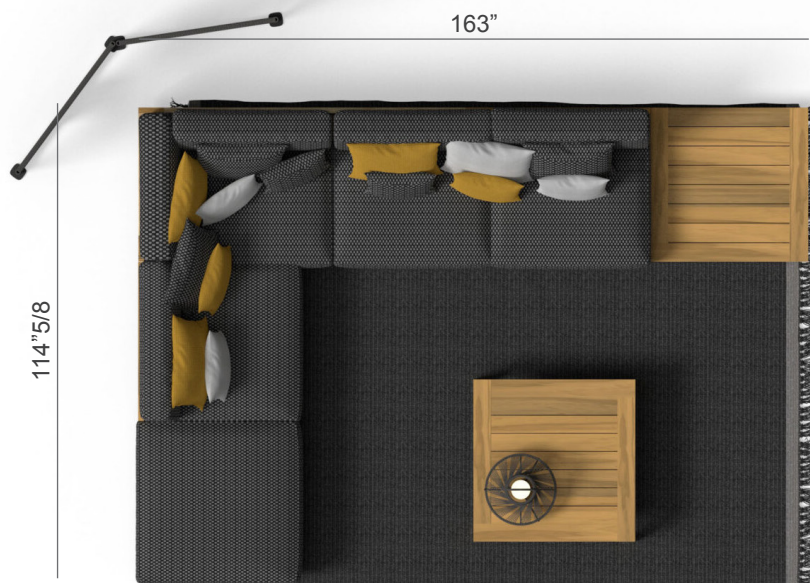

NATURAL TEAK STRUCTURE +
REGGAE IVORY CUSHIONS

Argo Wood

Suggested compositions

Composition A:

SOFA DX & OTTOMAN 1 + SOFA XL SX

Other items in this composition:

Argo coffee table 42"1/8 x 42"1/8

Ribs rug 118"1/8 x 78"3/4

Argo Wood

Composition B:
SOFA DX + SOFA XL SX

Other items in this composition:
Argo coffee table 70"7/8 x 37"
Jackie ottoman size medium
Cleo floor lamp

Argo Wood

Composition C:

SOFA DX & OTTOMAN 2 + SOFA CORNER 1 DX + SOFA SX & COFFEE TABLE

Other items in this composition:

- Argo coffee table 42"1/8 x 42"1/8
- Tribal floor lamp size big
- Tribal floor lamp size medium
- Tribal floor lamp size small
- 2x Scacco outdoor room divider
- Ribs rug 157"1/2 x 118"1/8

SOFA CORNER 2 DX: 85"7/8W x 37"3/8D x 25"5/8H
SOFA CORNER 2 SX: 85"7/8W x 37"3/8D x 25"5/8H
SOFA DX & OTTOMAN 2: 77"1/8W x 37"3/8D x 25"5/8H
SOFA SX & OTTOMAN 2: 77"1/8W x 37"3/8D x 25"5/8H
SOFA DX & COFFEE T: 77"1/8W x 37"3/8D x 25"5/8H
SOFA SX & COFFEE T: 77"1/8W x 37"3/8D x 25"5/8H
SOFA XL DX: 47"1/4W x 63"D x 25"5/8H
SOFA XL SX: 47"1/4W x 63"D x 25"5/8H