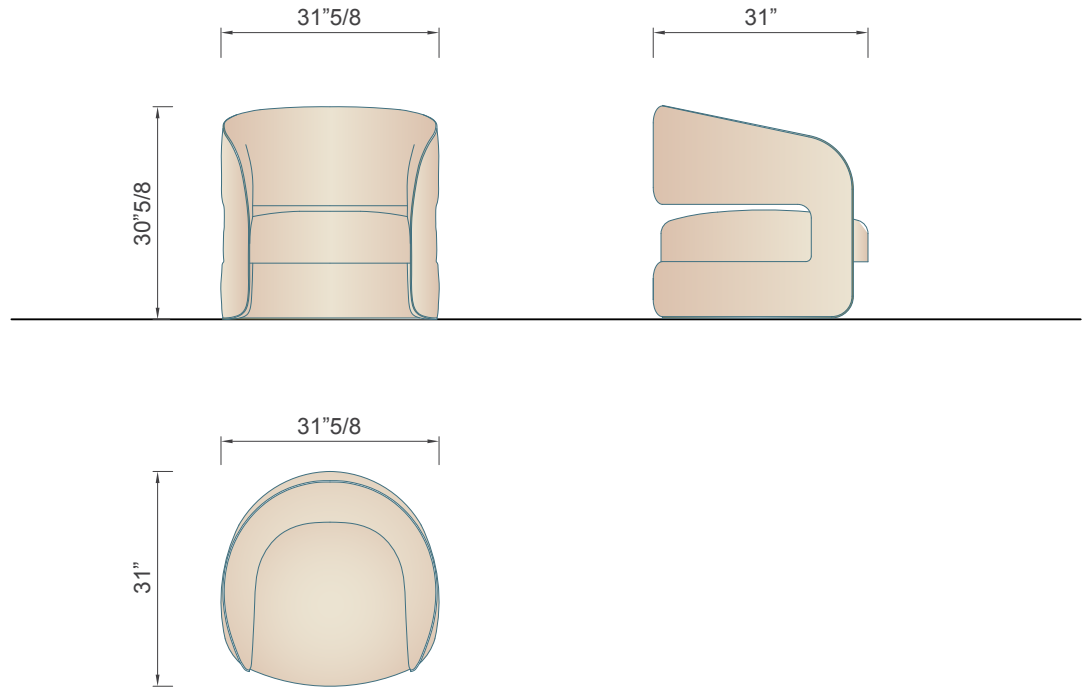

### *Dimensions*

31"5/8W x 31"D x 30"5/8H

\* For more specifications, please refer to the "Finishes & Materials" PDF