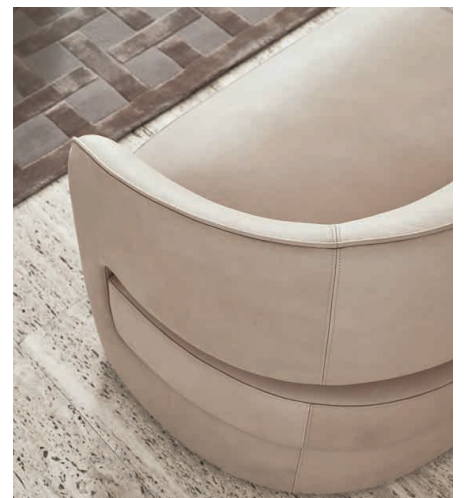

* For more specifications, please refer to the "Finishes & Materials" PDF