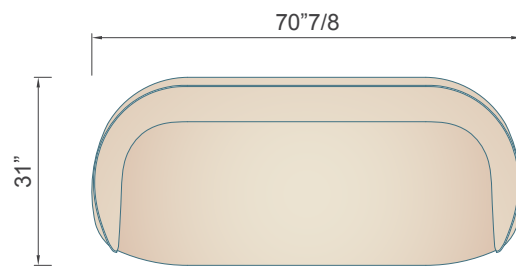

### Dimensions

**A:** 70"7/8W x 31"D x 30"5/8H

**B:** 86"5/8W x 31"D x 30"5/8H

**Decorative cushions A:**  
19"5/8 x 19"5/8

**Decorative cushions B:**  
23"5/8 x 23"5/8

\* For more specifications, please refer to the "Finishes & Materials" PDF