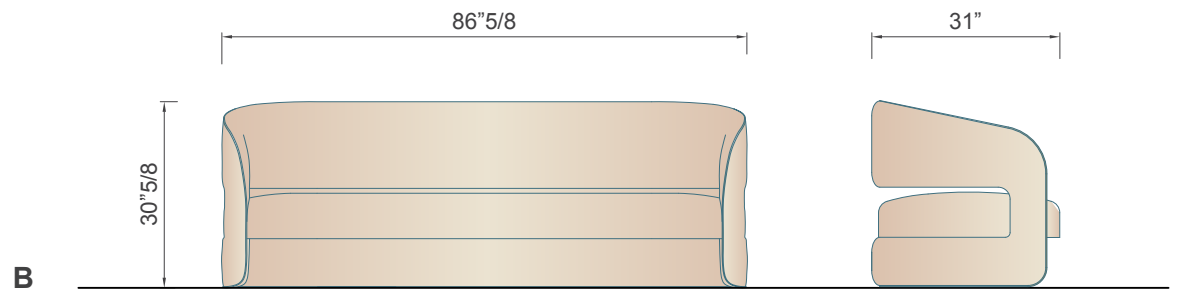

### Dimensions

**A:** 70"7/8W x 31"D x 30"5/8H

**B:** 86"5/8W x 31"D x 30"5/8H

**Decorative cushions A:**  
19"5/8 x 19"5/8

**Decorative cushions B:**  
23"5/8 x 23"5/8

\* For more specifications, please refer to the "Finishes & Materials" PDF