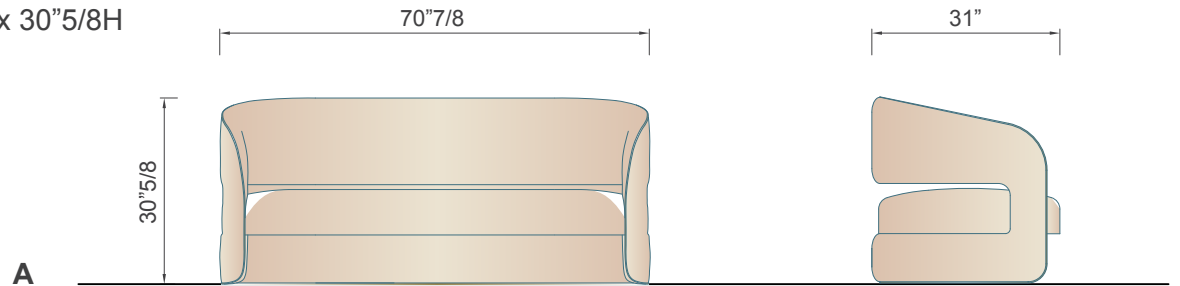

### Dimensions

**A:** 70"7/8W x 31"D x 30"5/8H

**B:** 86"5/8W x 31"D x 30"5/8H

**Decorative cushions A:**  
19"5/8 x 19"5/8

**Decorative cushions B:**  
23"5/8 x 23"5/8

\* For more specifications, please refer to the "Finishes & Materials" PDF