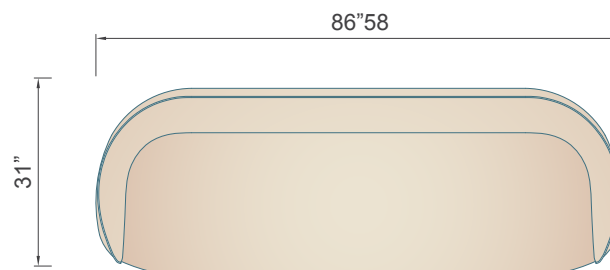

### Dimensions

**A:** 70"7/8W x 31"D x 30"5/8H

**B:** 86"5/8W x 31"D x 30"5/8H

**Decorative cushions A:**  
19"5/8 x 19"5/8

**Decorative cushions B:**  
23"5/8 x 23"5/8

\* For more specifications, please refer to the "Finishes & Materials" PDF