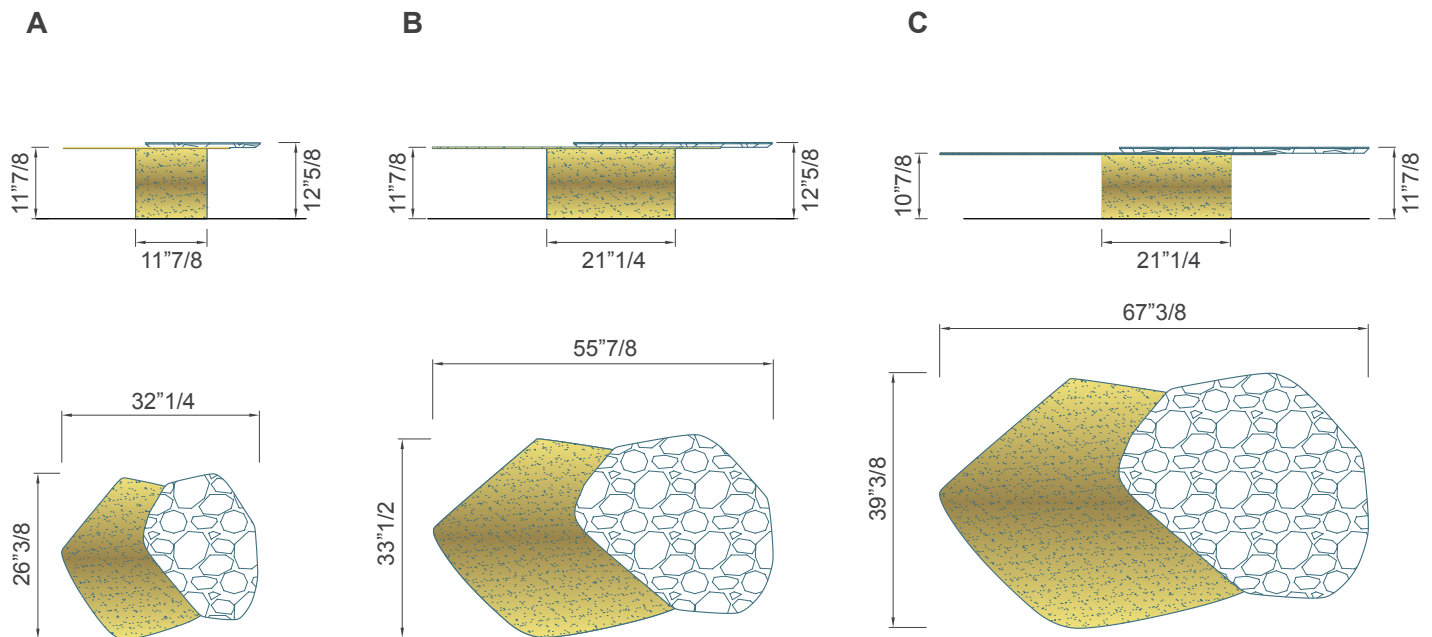

Incanto

Description

Coffee table with base in bronzed brass and two irregular shaped tops, the lower one in hammered brass and the upper one in marble. Three sizes available. Made in Italy.

Finishes & Materials

Base: Bronzed brass.

Lower top: Hammered brass.

Upper top: Calacatta gold, Emperador dark, Valentine grey, Black and gold, Marquina black, Patagonia, Lepanto red, Guatemala green or Cipollino marble.

Incanto

Dimensions

A: 32"1/4W x 26"3/8D x 12"5/8H

B: 55"7/8W x 33"1/2D x 12"5/8H

C: 67"3/8W x 39"3/8D x 11"7/8H

* For more specifications, please refer to the "Finishes & Materials" PDF