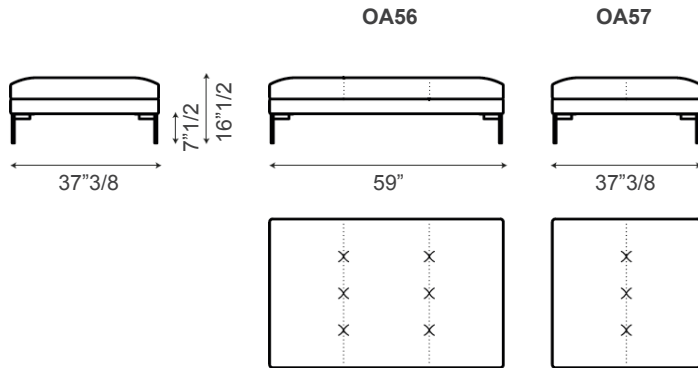

138"5/8W x 72"D x 32"1/4H
+ Ottoman + Side table

Composition 5

- 1 x F187 End section sofa sx
- 1 x F219 Meridiana sx

125"5/8W x 75"5/8D x 32"1/4H

Composition 6

- 1 x F221 Inclined penisola sx
- 1 x F19Ø End section sofa dx
- 1 x OA57 Ottoman
- 1 x Side table 36"5/8W x 18"1/2D

134"5/8W x 50"D x 32"1/4H
+ Ottoman + Side table

Aliante

Elements

CORNER SOFA

END SECTION SOFA

END SECTION CORNER SOFA

Aliante

Elements

CENTER SECTION

PENISOLA

INCLINED PENISOLA

CHAISE LOUNGE

MERIDIANA

Aliante

Elements

OTTOMAN

SIDE TABLE