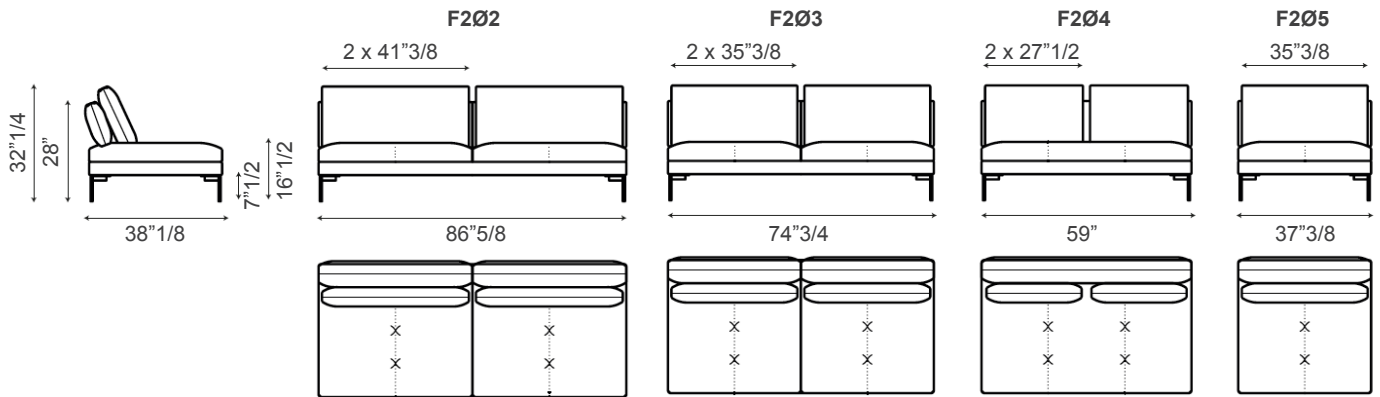

Aliante

Elements

CENTER SECTION