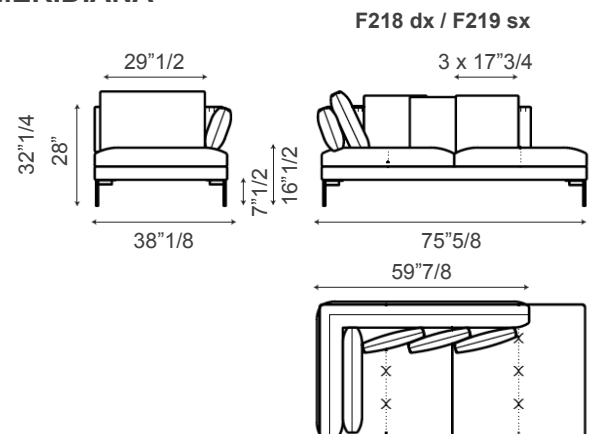

Aliante

Elements

CENTER SECTION

PENISOLA

INCLINED PENISOLA

CHAISE LOUNGE

MERIDIANA