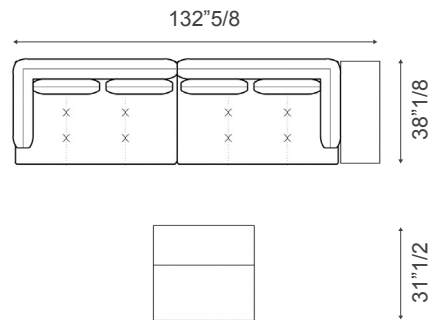

Aliante

Compositions

Composition 1

- 1 x F191 End section sofa sx
- 1 x F190 End section sofa dx
- 2 x Side table 36"5/8W x 13"D
- 1 x Side table 36"5/8W x 18"1/2D

132"5/8W x 38"1/8D x 32"1/4H
+ Side tables

Composition 2

- 1 x F193 End section sofa sx
- 1 x Side table 36"5/8W x 18"1/2D
- 1 x F220 Inclined penisola dx

131"1/2W x 50"D x 32"1/4H

Composition 3

- 1 x F187 End section sofa sx
- 1 x Side table 36"5/8W x 13"D
- 1 x F214 Chaise longue dx

138"5/8W x 59"7/8D x 32"1/4H

Aliante

Compositions

Composition 4

- 1 x F187 End section sofa sx
- 1 x F214 Chaise longue dx
- 1 x OA57 Ottoman
- 1 x Side table 36"5/8W x 13"D
- 1 x Side table 58"1/4W x 13"D
- 1 x Side table 36"5/8W x 18"1/2D

134"5/8W x 50"D x 32"1/4H
+ Ottoman + Side table

Aliante

Elements

CORNER SOFA

END SECTION SOFA

END SECTION CORNER SOFA

Aliante

Elements