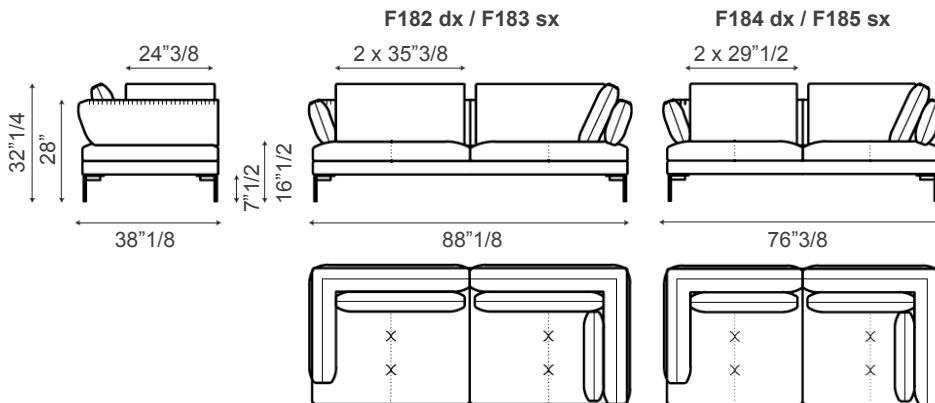

Composition 2

- 1 x F193 End section sofa sx
- 1 x Side table 36"5/8W x 18"1/2D
- 1 x F220 Inclined penisola dx

131"1/2W x 50"D x 32"1/4H

Composition 3

- 1 x F187 End section sofa sx
- 1 x Side table 36"5/8W x 13"D
- 1 x F214 Chaise longue dx

138"5/8W x 59"7/8D x 32"1/4H

Aliante

Compositions

Composition 4

- 1 x F187 End section sofa sx
- 1 x F214 Chaise longue dx
- 1 x OA57 Ottoman
- 1 x Side table 36"5/8W x 13"D
- 1 x Side table 58"1/4W x 13"D
- 1 x Side table 36"5/8W x 18"1/2D

138"5/8W x 72"D x 32"1/4H
+ Ottoman + Side table

Composition 5

- 1 x F187 End section sofa sx
- 1 x F219 Meridiana sx

125"5/8W x 75"5/8D x 32"1/4H

Composition 6

- 1 x F221 Inclined penisola sx
- 1 x F19Ø End section sofa dx
- 1 x OA57 Ottoman
- 1 x Side table 36"5/8W x 18"1/2D

134"5/8W x 50"D x 32"1/4H
+ Ottoman + Side table

Aliante

Elements

CORNER SOFA

END SECTION SOFA

END SECTION CORNER SOFA

Aliante

Elements