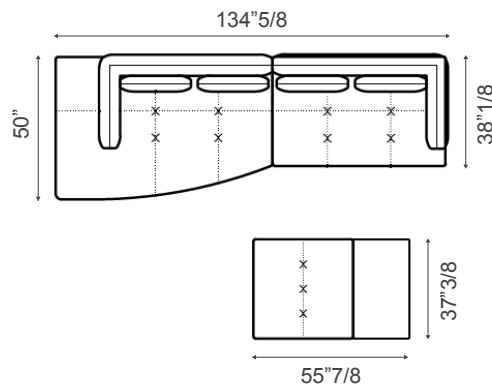

Composition 2

- 1 x F193 End section sofa sx
- 1 x Side table 36"5/8W x 18"1/2D
- 1 x F220 Inclined penisola dx

131"1/2W x 50"D x 32"1/4H

Composition 3

- 1 x F187 End section sofa sx
- 1 x Side table 36"5/8W x 13"D
- 1 x F214 Chaise longue dx

138"5/8W x 59"7/8D x 32"1/4H

Aliante

Compositions

Composition 4

- 1 x F187 End section sofa sx
- 1 x F214 Chaise longue dx
- 1 x OA57 Ottoman
- 1 x Side table 36"5/8W x 13"D
- 1 x Side table 58"1/4W x 13"D
- 1 x Side table 36"5/8W x 18"1/2D

138"5/8W x 72"D x 32"1/4H
+ Ottoman + Side table

Composition 5

- 1 x F187 End section sofa sx
- 1 x F219 Meridiana sx

125"5/8W x 75"5/8D x 32"1/4H

Composition 6

- 1 x F221 Inclined penisola sx
- 1 x F19Ø End section sofa dx
- 1 x OA57 Ottoman
- 1 x Side table 36"5/8W x 18"1/2D

134"5/8W x 50"D x 32"1/4H
+ Ottoman + Side table

Aliante

Elements

CORNER SOFA

END SECTION SOFA

END SECTION CORNER SOFA

Aliante

Elements