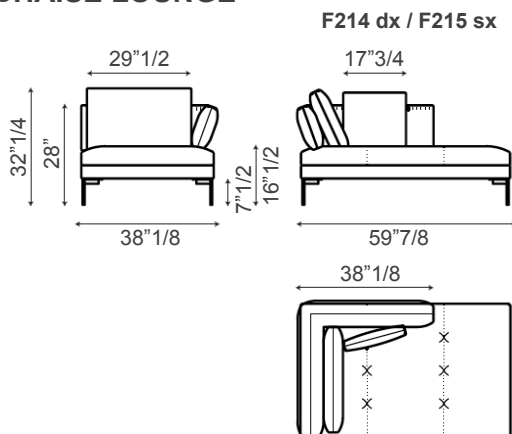

138"5/8W x 72"D x 32"1/4H
+ Ottoman + Side table

Composition 5

- 1 x F187 End section sofa sx
- 1 x F219 Meridiana sx

125"5/8W x 75"5/8D x 32"1/4H

Composition 6

- 1 x F221 Inclined penisola sx
- 1 x F19Ø End section sofa dx
- 1 x OA57 Ottoman
- 1 x Side table 36"5/8W x 18"1/2D

134"5/8W x 50"D x 32"1/4H
+ Ottoman + Side table

Aliante

Elements

CORNER SOFA

END SECTION SOFA

END SECTION CORNER SOFA

Aliante

Elements

CENTER SECTION

PENISOLA

INCLINED PENISOLA

CHAISE LOUNGE

MERIDIANA

Aliante

Elements

OTTOMAN

SIDE TABLE