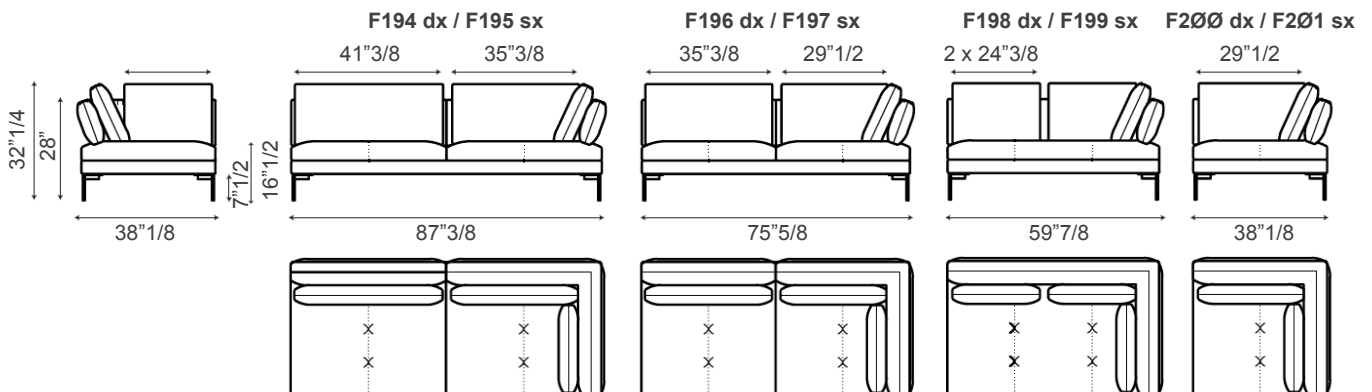

Composition 2

- 1 x F193 End section sofa sx
- 1 x Side table 36"5/8W x 18"1/2D
- 1 x F220 Inclined penisola dx

131"1/2W x 50"D x 32"1/4H

Composition 3

- 1 x F187 End section sofa sx
- 1 x Side table 36"5/8W x 13"D
- 1 x F214 Chaise longue dx

138"5/8W x 59"7/8D x 32"1/4H

Aliante

Compositions

Composition 4

- 1 x F187 End section sofa sx
- 1 x F214 Chaise longue dx
- 1 x OA57 Ottoman
- 1 x Side table 36"5/8W x 13"D
- 1 x Side table 58"1/4W x 13"D
- 1 x Side table 36"5/8W x 18"1/2D

138"5/8W x 72"D x 32"1/4H
+ Ottoman + Side table

Composition 5

- 1 x F187 End section sofa sx
- 1 x F219 Meridiana sx

125"5/8W x 75"5/8D x 32"1/4H

Composition 6

- 1 x F221 Inclined penisola sx
- 1 x F19Ø End section sofa dx
- 1 x OA57 Ottoman
- 1 x Side table 36"5/8W x 18"1/2D

134"5/8W x 50"D x 32"1/4H
+ Ottoman + Side table

Aliante

Elements

CORNER SOFA

END SECTION SOFA

END SECTION CORNER SOFA

Aliante

Elements