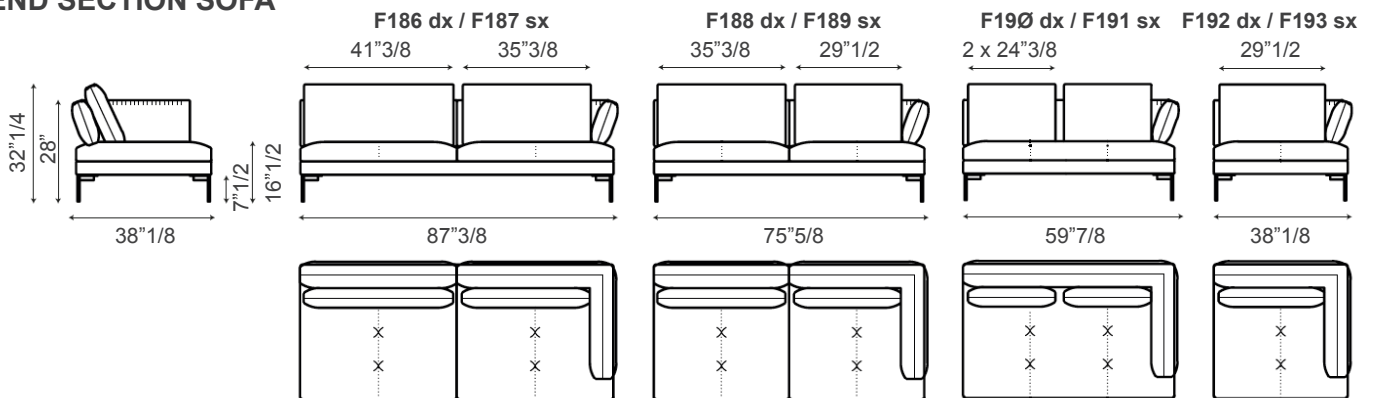

Composition 2

- 1 x F193 End section sofa sx
- 1 x Side table 36"5/8W x 18"1/2D
- 1 x F220 Inclined penisola dx

131"1/2W x 50"D x 32"1/4H

Composition 3

- 1 x F187 End section sofa sx
- 1 x Side table 36"5/8W x 13"D
- 1 x F214 Chaise longue dx

138"5/8W x 59"7/8D x 32"1/4H

Aliante

Compositions

Composition 4

- 1 x F187 End section sofa sx
- 1 x F214 Chaise longue dx
- 1 x OA57 Ottoman
- 1 x Side table 36"5/8W x 13"D
- 1 x Side table 58"1/4W x 13"D
- 1 x Side table 36"5/8W x 18"1/2D

138"5/8W x 72"D x 32"1/4H
+ Ottoman + Side table

Composition 5

- 1 x F187 End section sofa sx
- 1 x F219 Meridiana sx

125"5/8W x 75"5/8D x 32"1/4H

Composition 6

- 1 x F221 Inclined penisola sx
- 1 x F19Ø End section sofa dx
- 1 x OA57 Ottoman
- 1 x Side table 36"5/8W x 18"1/2D

134"5/8W x 50"D x 32"1/4H
+ Ottoman + Side table

Aliante

Elements

CORNER SOFA

END SECTION SOFA

END SECTION CORNER SOFA

Aliante

Elements