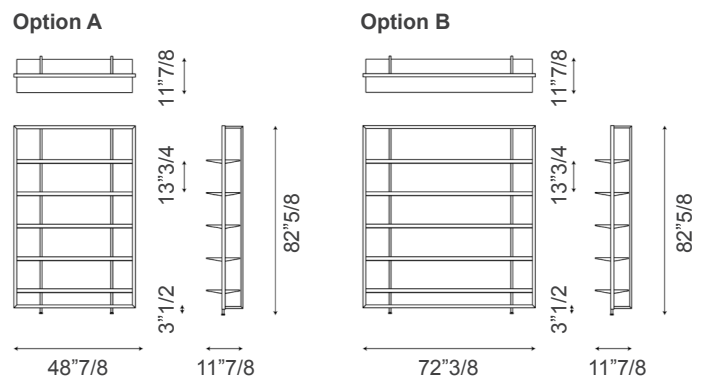

### Description

Bookcase with its perimeter wooden frame protruding from the wall-mounted metal structure.

It consists of simple and linear shapes: the concept is strengthened by the use of aluminum shelves, a cold and tenacious material that makes the structure optically light, combined with the warmth of the wood, protagonist of this design. The shelves are finished matching the structure and come with a smooth surface.

Maximum capacity: 15 kgs per shelf.  
Made in Italy.

### Dimensions

**A)** 48"7/8W x 11"7/8D x 82"5/8H

**B)** 72"3/8W x 11"7/8D x 82"5/8H

**NOTE:** The bookcase must be fixed to the wall.