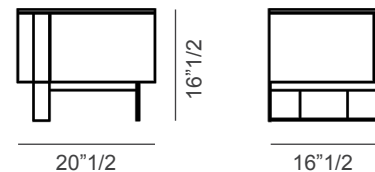

Antibes

Design: Elle Lab

Description

Nightstand With one drawer. It comes with an asymmetrical metal base supporting a lacquered wooden structure. On one side of the element the base runs vertically along the entire front section of the dresser until it touches the ground; on the other side, it becomes slender and thin, as though wishing to disappear from view.

Available in different color combinations.
Wall mounting recommended.
Made in Italy.

Dimensions

20"1/2W x 16"1/2D x 16"1/2H

20"1/2

16"1/2

16"1/2

16"1/2