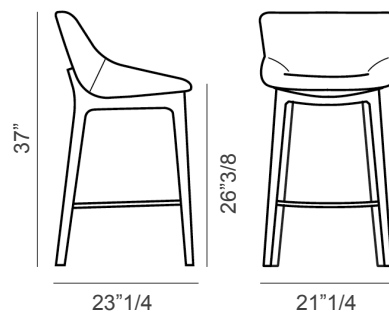

Artika Too

Design: Gino Carollo

Description

Stool with backrest that forms a single unit with the seat and opens out at the top, giving an impression of breadth and expansiveness.

The seat can be upholstered in fabric, leather or eco-leather, while the base with 4 legs comes in solid wood and the footrest in bronze or lead plus metal with stainless steel "scuff plate" profile. The cover is not removable. Made in Italy.

Dimensions

Counter stool:

21"1/4W x 23"1/4D x 37"H

Seat height: 26"3/8

Bar stool:

21"1/4W x 23"1/4D x 41"H

Seat height: 30"3/8

Counter stool

Bar stool