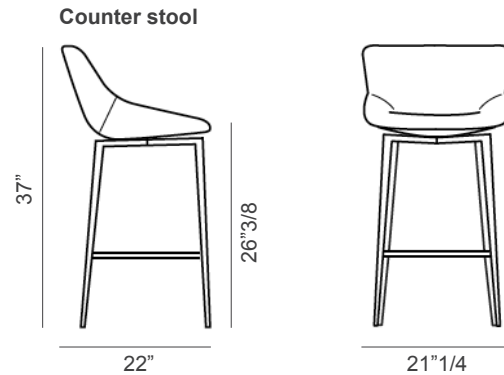

Artika Too

Design: Gino Carollo

Description

Stool with backrest that forms a single unit with the seat and opens out at the top, giving an impression of breadth and expansiveness.

The seat can be upholstered in fabric, leather or eco-leather, while the base comes in a variety of metal finishes and the footrest, matching the base with stainless steel “scuff plate” profile. Available with base with 4 legs or with a swivel base. In both models, the cover is not removable.

Made in Italy.

Artika Too

Dimensions

WITH BASE WITH 4 LEGS

Counter stool: 21"1/4W x 22"D x 37"H
Seat height: 26"3/8

Bar stool: 21"1/4W x 22"D x 41"H
Seat height: 30"3/8

WITH SWIVEL BASE

Height-adjustable with a gas piston incorporated into the frame.

21"1/4W x 22"D x 33" - 41"H
Adjustable Seat Height:
 Min.: 20"5/8 | Max.: 29"1/2