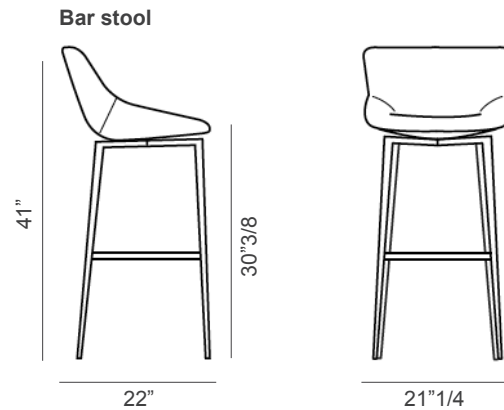

Artika Too

Design: Gino Carollo

Description

Stool with backrest that forms a single unit with the seat and opens out at the top, giving an impression of breadth and expansiveness.

The seat can be upholstered in fabric, leather or eco-leather, while the base comes in a variety of metal finishes and the footrest, matching the base with stainless steel “scuff plate” profile. Available with base with 4 legs or with a swivel base. In both models, the cover is not removable.

Made in Italy.

Artika Too

Dimensions

WITH BASE WITH 4 LEGS

Counter stool: 21"1/4W x 22"D x 37"H
Seat height: 26"3/8

Bar stool: 21"1/4W x 22"D x 41"H
Seat height: 30"3/8

WITH SWIVEL BASE

Height-adjustable with a gas piston incorporated into the frame.

21"1/4W x 22"D x 33" - 41"H
Adjustable Seat Height:
 Min.: 20"5/8 | Max.: 29"1/2