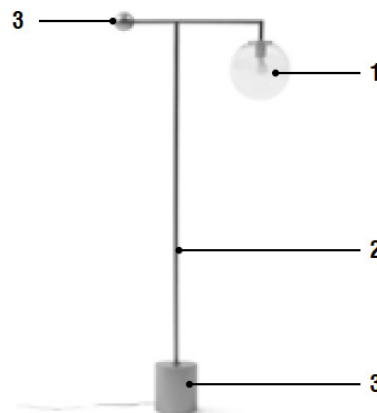

Bardot

Design: Laura Cazzaniga e Ilaria Limonta

Description

Floor lamp with a geometric metal structure that stands out for its thin rod, available in different finishes.

The lamp is enhanced by the base and small sphere detail in metal, for which the precious matt brass finish has been chosen; the wide lampshade consists of a transparent glass globe that allows maximum brightness.

Made in Italy.

Light bulb:

- . 110-240 V
- . 1 x E26
- . Max. 15 W
- . Dimmable

Dimensions

A) 9"7/8W x 28"3/4D x 53"1/8H

B) 9"7/8W x 28"3/4D x 70"7/8H

1. Lampshade
2. Structure
3. Base & Sphere