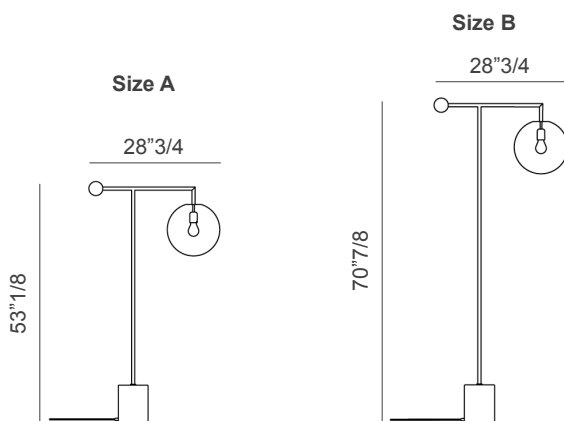

Bardot

Design: Laura Cazzaniga e Ilaria Limonta

Description

Floor lamp with a geometric metal structure that stands out for its thin rod, available in different finishes.

The lamp is enhanced by the base and small sphere detail in metal, for which the precious matt brass finish has been chosen; the wide lampshade consists of a transparent glass globe that allows maximum brightness.

Made in Italy.

Light bulb:

- . 110-240 V
- . 1 x E26
- . Max. 15 W
- . Dimmable

Dimensions

A) 9"7/8W x 28"3/4D x 53"1/8H

B) 9"7/8W x 28"3/4D x 70"7/8H

1. Lampshade
2. Structure
3. Base & Sphere