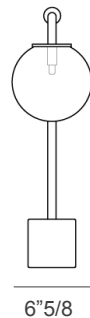

### Description

Table lamp with a geometric metal structure that stands out for its thin rod, available in different finishes.

The lamp is enhanced by the base and small sphere detail in metal, for which the precious matt brass finish has been chosen; the wide lampshade consists of a transparent glass globe that allows maximum brightness. Made in Italy.

### Light bulb:

- . 110-240 V
- . 1 x G9
- . Max. 4 W
- . Not dimmable

### Dimensions

6"5/8W x 16"3/8D x 21"1/4H

1. Lampshade
2. Structure
3. Base & Sphere