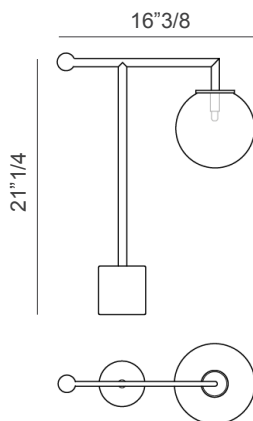

### Description

Table lamp with a geometric metal structure that stands out for its thin rod, available in different finishes.

The lamp is enhanced by the base and small sphere detail in metal, for which the precious matt brass finish has been chosen; the wide lampshade consists of a transparent glass globe that allows maximum brightness. Made in Italy.

### Light bulb:

- . 110-240 V
- . 1 x G9
- . Max. 4 W
- . Not dimmable

### Dimensions

6"5/8W x 16"3/8D x 21"1/4H

1. Lampshade
2. Structure
3. Base & Sphere