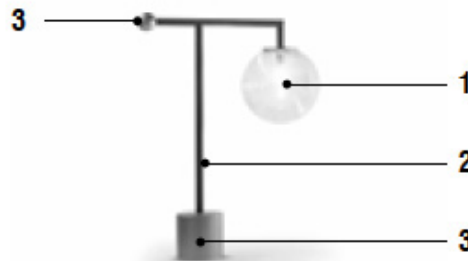

### Description

Table lamp with a geometric metal structure that stands out for its thin rod, available in different finishes.

The lamp is enhanced by the base and small sphere detail in metal, for which the precious matt brass finish has been chosen; the wide lampshade consists of a transparent glass globe that allows maximum brightness. Made in Italy.

### Dimensions

6"5/8W x 16"3/8D x 21"1/4H

1. Lampshade
2. Structure
3. Base & Sphere