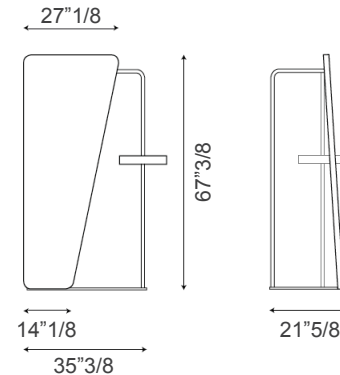

### Description

Valet stand with mirror where a select number of items interact with each other in a harmonious, immediately comprehensible dialogue.

Characterized by a continuous and soft line, free from sharp edges, this furniture piece is a blend of several functions: hanging, mirroring, undressing. Available in two different combinations of finishes and materials. Made in Italy.

### Dimensions

35"3/8W x 21"5/8D x 67"3/8H