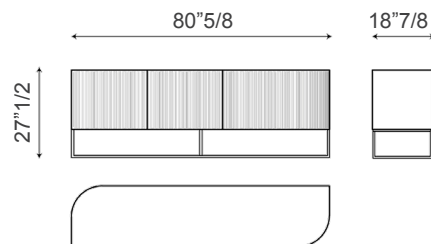

Dune

Design: Giuseppe Viganò

Description

Sideboard with wooden front doors that feature a wavy surface which creates an alternation of light and shadow, while the metal base has an asymmetrical design that enhances the horizontal structure of the sideboard.

Dimensions

80"5/8W x 18"7/8D x 27"1/2H

Position of the shelves

. 2 shelves* | Glass: transparent
 . Max. capacity: 10 kg per shelf

*Additional internal shelf upon request