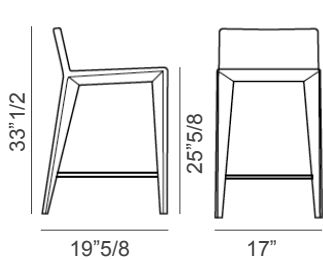

Dimensions

Filly counter stool: 17"W x 19"5/8D x 33"1/2H
Filly Up counter stool: 17"W x 20"1/2D x 38"5/8H
Seat height: 25"5/8

Filly bar stool: 17"W x 20"D x 36"5/8H
Filly Up bar stool: 17"W x 20"7/8D x 41"3/4H
Seat height: 28"3/4

Filly counter stool