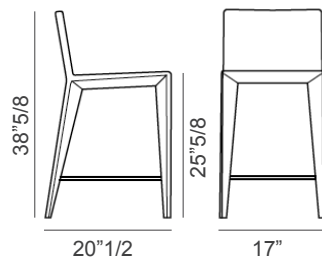

Filly Up counter stool