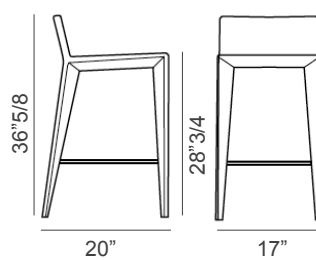

Filly bar stool