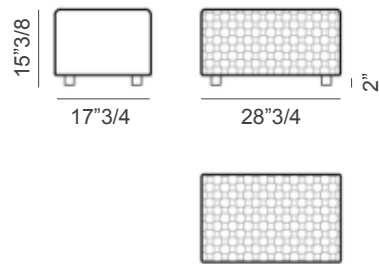

Intrecci

Description

Ottoman with structure in wood and wood chipboard. The quilted seat is padded in shaped variable density polyurethane foam; lining in bonded velveteen - polyester fiber.

The square feet are available in matt painted wood in anthracite grey color while the removable upholstery comes in a wide range of fabrics and leathers. Quilted parts bonded to polyester fiber and cotton fabric. Made in Italy.

Intrecci

Dimensions

Square A: 16"1/2W x 16"1/2D x 17"3/4H

Square B: 28"3/4W x 28"3/4D x 15"3/8H

Rectangular C: 28"3/4W x 17"3/4D x 15"3/8H

Rectangular D: 57"W x 17"3/4D x 15"3/8H

Square A

Rectangular C

Square B

Rectangular D