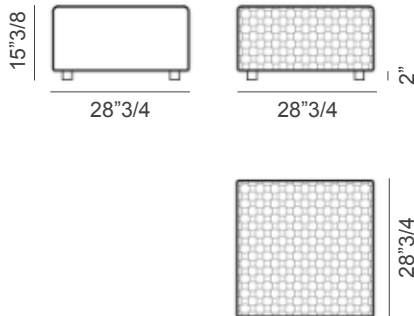

Intrecci

Description

Ottoman with structure in wood and wood chipboard. The quilted seat is padded in shaped variable density polyurethane foam; lining in bonded velveteen - polyester fiber.

The square feet are available in matt painted wood in anthracite grey color while the removable upholstery comes in a wide range of fabrics and leathers. Quilted parts bonded to polyester fiber and cotton fabric. Made in Italy.

Intrecci

Dimensions

Square A: 16"1/2W x 16"1/2D x 17"3/4H

Square B: 28"3/4W x 28"3/4D x 15"3/8H

Rectangular C: 28"3/4W x 17"3/4D x 15"3/8H

Rectangular D: 57"W x 17"3/4D x 15"3/8H

Square A

Rectangular C

Square B

Rectangular D