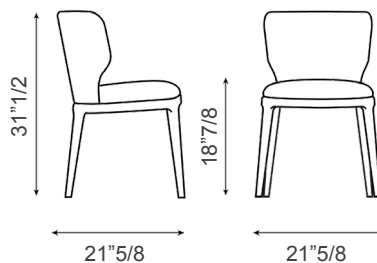

Joy

Design: Spazioameno

Description

Chair and armchair with a solid wood base with 4 legs, a distinctive element that reflects the technical durability of this furniture, that contrasts with the soft contours of the enveloping and reassuringly shaped seat and backrest in fabric, eco-leather or leather.

Padding in high density, shrink-resistant rubber. A comfortable chair with a strong personality which is partly thanks to the customized finishes and colors. Made in Italy.

Dimensions

Chair

21"5/8W x 21"5/8D x 31"1/2H

Seat height: 18"7/8

Armchair:

21"5/8W x 22"D x 31"1/2H

Seat height: 18"7/8

Chair

Armchair