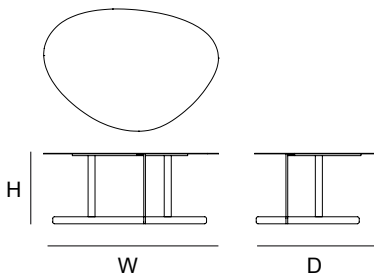

Kumo C.1 / Kumo C.2