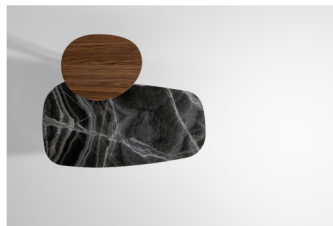

Kumo

Design: Mauro Lipparini

Description

Side tables with a minimalist design combined with the bold geometric shape of the metal base and the curved contours of the tops, available in a variety of finishes: veneered wood, metal same as base, ceramic or marble (not all finishes are available for all sizes). Made in Italy.

Kumo

Dimensions

A.1 - ceramic top: 59"3/8W x 26"3/4D x 12"1/8H
A.2 - wood/marble top: 59"3/8W x 26"3/4D x 13"H
B.1 - ceramic top: 47"1/4W x 25"5/8D x 12"1/8H
B.2 - wood/marble top: 47"1/4W x 25"5/8D x 13"H
C.1 - ceramic top: 39"3/8W x 27"1/2D x 15"H
C.2 - marble top: 40"1/2W x 28"3/4D x 15"3/4H

D.1 - metal top: 20"7/8W x 17"3/8D x 17"3/4H
D.2 - wood top: 21"5/8W x 18"1/8D x 18"7/8H
E.1 - metal top: 20"7/8W x 17"3/8D x 20"1/2H
E.2 - wood top: 21"5/8W x 18"1/8D x 21"5/8H

Kumo A.1 / Kumo A.2

Kumo B.1 / Kumo B.2