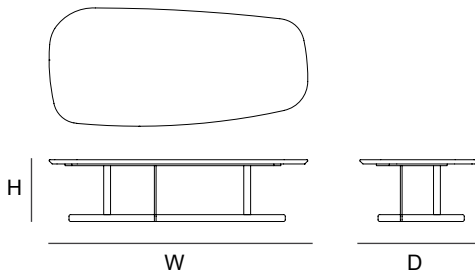

Kumo

Design: Mauro Lipparini

Description

Side tables with a minimalist design combined with the bold geometric shape of the metal base and the curved contours of the tops, available in a variety of finishes: veneered wood, metal same as base, ceramic or marble (not all finishes are available for all sizes). Made in Italy.

Kumo

Dimensions

A.1 - ceramic top: 59"3/8W x 26"3/4D x 12"1/8H
A.2 - wood/marble top: 59"3/8W x 26"3/4D x 13"H
B.1 - ceramic top: 47"1/4W x 25"5/8D x 12"1/8H
B.2 - wood/marble top: 47"1/4W x 25"5/8D x 13"H
C.1 - ceramic top: 39"3/8W x 27"1/2D x 15"H
C.2 - marble top: 40"1/2W x 28"3/4D x 15"3/4H

D.1 - metal top: 20"7/8W x 17"3/8D x 17"3/4H
D.2 - wood top: 21"5/8W x 18"1/8D x 18"7/8H
E.1 - metal top: 20"7/8W x 17"3/8D x 20"1/2H
E.2 - wood top: 21"5/8W x 18"1/8D x 21"5/8H

Kumo A.1 / Kumo A.2

Kumo B.1 / Kumo B.2