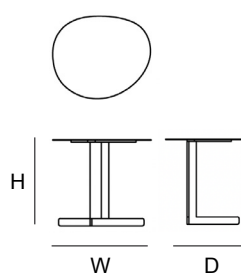

Kumo D.1 / Kumo D.2