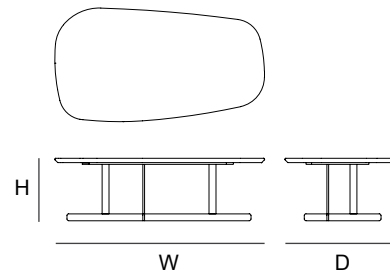

Kumo

Design: Mauro Lipparini

Description

Side tables with a minimalist design combined with the bold geometric shape of the metal base and the curved contours of the tops, available in a variety of finishes: veneered wood, metal same as base, ceramic or marble (not all finishes are available for all sizes). Made in Italy.

Kumo

Dimensions

A.1 - ceramic top: 59"3/8W x 26"3/4D x 12"1/8H
A.2 - wood/marble top: 59"3/8W x 26"3/4D x 13"H
B.1 - ceramic top: 47"1/4W x 25"5/8D x 12"1/8H
B.2 - wood/marble top: 47"1/4W x 25"5/8D x 13"H
C.1 - ceramic top: 39"3/8W x 27"1/2D x 15"H
C.2 - marble top: 40"1/2W x 28"3/4D x 15"3/4H

D.1 - metal top: 20"7/8W x 17"3/8D x 17"3/4H
D.2 - wood top: 21"5/8W x 18"1/8D x 18"7/8H
E.1 - metal top: 20"7/8W x 17"3/8D x 20"1/2H
E.2 - wood top: 21"5/8W x 18"1/8D x 21"5/8H

Kumo A.1 / Kumo A.2

Kumo B.1 / Kumo B.2