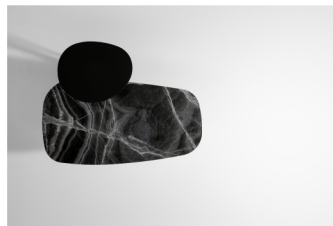

Kumo

Design: Mauro Lipparini

Description

Side tables with a minimalist design combined with the bold geometric shape of the metal base and the curved contours of the tops, available in a variety of finishes: veneered wood, metal same as base, ceramic or marble (not all finishes are available for all sizes). Made in Italy.

Kumo

Dimensions

A.1 - ceramic top: 59"3/8W x 26"3/4D x 12"1/8H
A.2 - wood/marble top: 59"3/8W x 26"3/4D x 13"H
B.1 - ceramic top: 47"1/4W x 25"5/8D x 12"1/8H
B.2 - wood/marble top: 47"1/4W x 25"5/8D x 13"H
C.1 - ceramic top: 39"3/8W x 27"1/2D x 15"H
C.2 - marble top: 40"1/2W x 28"3/4D x 15"3/4H

D.1 - metal top: 20"7/8W x 17"3/8D x 17"3/4H
D.2 - wood top: 21"5/8W x 18"1/8D x 18"7/8H
E.1 - metal top: 20"7/8W x 17"3/8D x 20"1/2H
E.2 - wood top: 21"5/8W x 18"1/8D x 21"5/8H

Kumo A.1 / Kumo A.2

Kumo B.1 / Kumo B.2