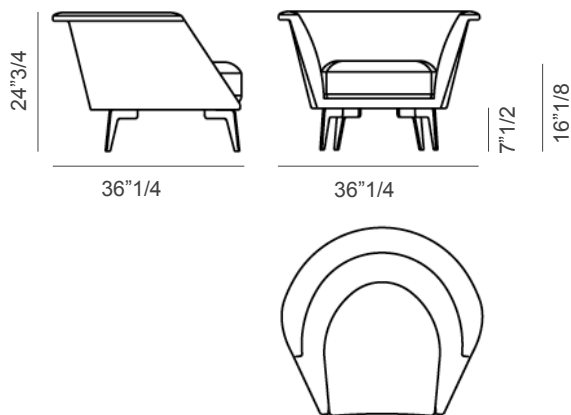

Lovy

Design: Sergio Bicego

Description

Lounge chair upholstered in removable fabric with structure in wood and wood chipboard. The seat is padding in shaped polyurethane foam; lining in bonded velveteen - polyester fiber and the seat cushion is padding in shaped variable density polyurethane foam; lining in bonded velveteen - polyester fiber.

The feet is offered in matt painted metal, with tips in plastic material. This lounge chair with a semi-oval shape, invites conversation and creates movement from a visual point of view. Also, a round or square ottoman can be combined with this furniture piece to ensure even more comfort. Made in Italy.

Dimensions

Lounge chair:
 36"1/4W x 36"1/4D x 24"3/4H
Seat height: 16"1/8

Optionals

Ottomans:
Round ottoman:
 Ø21"5/8 x 14"1/8H

Square ottoman:
 20"7/8W x 20"7/8D x 14"1/8H