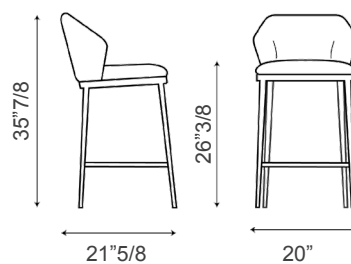

Dimensions

Counter stool:

20"W x 21"5/8D x 35"7/8H

Seat height: 26"3/8

Bar stool:

20"W x 21"5/8D x 39"3/4H

Seat height: 30"3/8

Counter stool