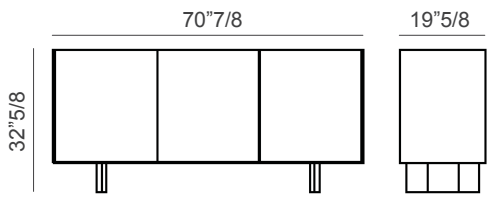

The base is available in two variants: with low feet, for those who prefer minimal silhouettes, or with diamond-shaped metal feet, for those who prefer objects with a strong personality. Available with glass shelves (maximum capacity: 15 kg per shelf) and in the three or four doors versions.

Made in Italy.

Outline

Dimensions

With diamond-shaped feet

3 doors: 70"7/8W x 19"5/8D x 32"5/8H

4 doors: 94"1/2W x 19"5/8D x 32"5/8H

With low feet

3 doors: 70"7/8W x 19"5/8D x 25"5/8H

4 doors: 94"1/2W x 19"5/8D x 25"5/8H

3 DOORS / DIAMOND-SHAPED FEET

3 DOORS / LOW FEET

4 DOORS / DIAMOND-SHAPED FEET

4 DOORS / LOW FEET