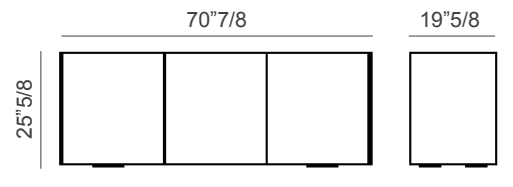

The base is available in two variants: with low feet, for those who prefer minimal silhouettes, or with diamond-shaped metal feet, for those who prefer objects with a strong personality. Available with glass shelves (maximum capacity: 15 kg per shelf) and in the three or four doors versions.

Made in Italy.

Outline

Dimensions

With diamond-shaped feet

3 doors: 70"7/8W x 19"5/8D x 32"5/8H

4 doors: 94"1/2W x 19"5/8D x 32"5/8H

With low feet

3 doors: 70"7/8W x 19"5/8D x 25"5/8H

4 doors: 94"1/2W x 19"5/8D x 25"5/8H

3 DOORS / DIAMOND-SHAPED FEET

3 DOORS / LOW FEET

4 DOORS / DIAMOND-SHAPED FEET

4 DOORS / LOW FEET