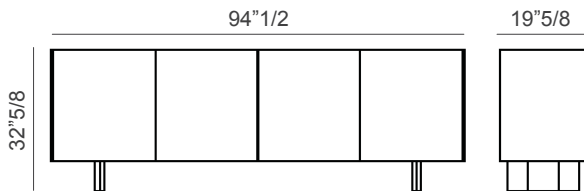

The base is available in two variants: with low feet, for those who prefer minimal silhouettes, or with diamond-shaped metal feet, for those who prefer objects with a strong personality. Available with glass shelves (maximum capacity: 15 kg per shelf) and in the three or four doors versions.

Made in Italy.

Outline

Dimensions

With diamond-shaped feet

3 doors: 70"7/8W x 19"5/8D x 32"5/8H

4 doors: 94"1/2W x 19"5/8D x 32"5/8H

With low feet

3 doors: 70"7/8W x 19"5/8D x 25"5/8H

4 doors: 94"1/2W x 19"5/8D x 25"5/8H

3 DOORS / DIAMOND-SHAPED FEET

3 DOORS / LOW FEET

4 DOORS / DIAMOND-SHAPED FEET

4 DOORS / LOW FEET