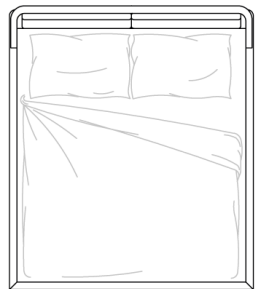

River

Dimensions

River Bed (base height: 12"1/8 | feet height: 6"1/4)

Queen size: 66"1/8W x 91"D x 39"3/4H
(To fit American QUEEN size Mattress 60"x 80")

King size: 81"7/8W x 91"D x 39"3/4H
(To fit American KING size Mattress 76"3/4 x 80")

River Bed Plus (base height: 12"1/8 | feet height: 2"3/8)

Queen size: 66"1/8W x 91"D x 39"3/4H
(To fit American QUEEN size Mattress 60"x 80")

King size: 81"7/8W x 91"D x 39"3/4H
(To fit American KING size Mattress 76"3/4 x 80")

River Bed

Note:
The bed has a central bar and supports that can be adjusted in height for the bed base, these supports allow the height of the bed base and mattress to be varied by: 3"3/4.