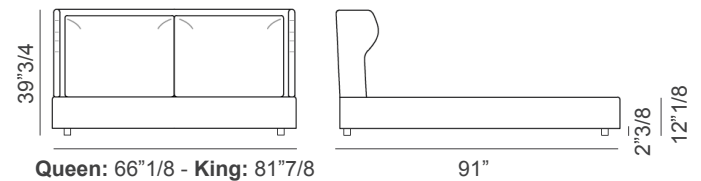

River

Dimensions

River Bed (base height: 12"1/8 | feet height: 6"1/4)

Queen size: 66"1/8W x 91"D x 39"3/4H
(To fit American QUEEN size Mattress 60"x 80")

King size: 81"7/8W x 91"D x 39"3/4H
(To fit American KING size Mattress 76"3/4 x 80")

River Bed Plus (base height: 12"1/8 | feet height: 2"3/8)

Queen size: 66"1/8W x 91"D x 39"3/4H
(To fit American QUEEN size Mattress 60"x 80")

King size: 81"7/8W x 91"D x 39"3/4H
(To fit American KING size Mattress 76"3/4 x 80")

River Bed

Note:
The bed has a central bar and supports that can be adjusted in height for the bed base, these supports allow the height of the bed base and mattress to be varied by: 3"3/4.

River Bed Plus

Queen size: 66"1/8W x 91"D x 39"3/4H
(To fit American QUEEN size Mattress 60"x 80")

King size: 81"7/8W x 91"D x 39"3/4H
(To fit American KING size Mattress 76"3/4 x 80")

River Bed Open

Note:
Bed with storage.
Internal size of storage:
For Queen size:
61"3/8W x 81"1/2D x 6"1/4H
For King size:
77"1/8W x 81"1/2D x 6"1/4H