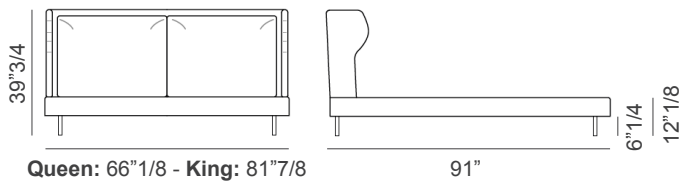

River

Dimensions

River Bed (base height: 12"1/8 | feet height: 6"1/4)

Queen size: 66"1/8W x 91"D x 39"3/4H
(To fit American QUEEN size Mattress 60"x 80")

King size: 81"7/8W x 91"D x 39"3/4H
(To fit American KING size Mattress 76"3/4 x 80")

River Bed Plus (base height: 12"1/8 | feet height: 2"3/8)

Queen size: 66"1/8W x 91"D x 39"3/4H
(To fit American QUEEN size Mattress 60"x 80")

King size: 81"7/8W x 91"D x 39"3/4H
(To fit American KING size Mattress 76"3/4 x 80")

River Bed

Note:
The bed has a central bar and supports that can be adjusted in height for the bed base, these supports allow the height of the bed base and mattress to be varied by: 3"3/4.

River Bed Plus

Queen size: 66"1/8W x 91"D x 39"3/4H
(To fit American QUEEN size Mattress 60"x 80")

King size: 81"7/8W x 91"D x 39"3/4H
(To fit American KING size Mattress 76"3/4 x 80")

River Bed Open

Note:
Bed with storage.
Internal size of storage:
For Queen size:
61"3/8W x 81"1/2D x 6"1/4H
For King size:
77"1/8W x 81"1/2D x 6"1/4H