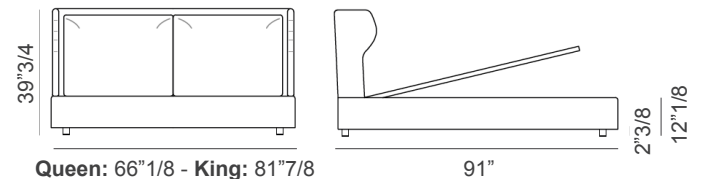

River

Dimensions

River Bed (base height: 12"1/8 | feet height: 6"1/4)

Queen size: 66"1/8W x 91"D x 39"3/4H
(To fit American QUEEN size Mattress 60"x 80")

King size: 81"7/8W x 91"D x 39"3/4H
(To fit American KING size Mattress 76"3/4 x 80")

River Bed

Note:
The bed has a central bar and supports that can be adjusted in height for the bed base, these supports allow the height of the bed base and mattress to be varied by: 3"3/4.

River Bed Plus

Note:
The bed has a central bar and supports that can be adjusted in height for the bed base, these supports allow the height of the bed base and mattress to be varied by: 7"5/8.

River Bed Open (base height: 12"1/8 | feet height: 2"3/8)

Queen size: 66"1/8W x 91"D x 39"3/4H
(To fit American QUEEN size Mattress 60"x 80")

King size: 81"7/8W x 91"D x 39"3/4H
(To fit American KING size Mattress 76"3/4 x 80")

River Bed Open

Note:
Bed with storage.
Internal size of storage:
For Queen size:
61"3/8W x 81"1/2D x 6"1/4H
For King size:
77"1/8W x 81"1/2D x 6"1/4H