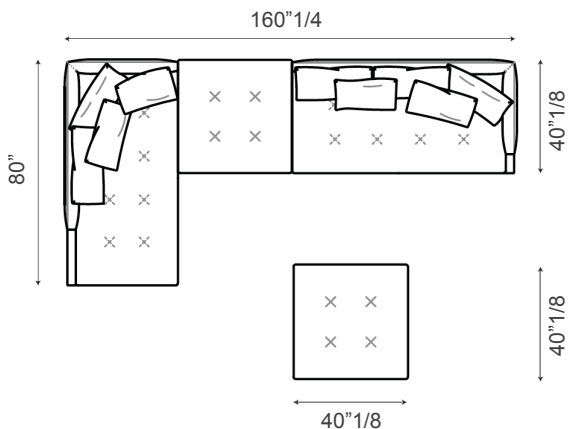

#### Composition A

1 x F236 End section sofa sx  
1 x F243 Chaise longue dx

108"1/4W x 68"1/8D x 35"H

#### Composition B

1 x F242 Chaise longue sx  
1 x F233 End section sofa dx  
2 x OA71 Ottoman

120"W x 80"D x 35"H  
+ 2 x 40"1/8W x 40"1/8D x 16"1/2H

#### Composition C

1 x F242 Chaise longue sx  
1 x F233 End section sofa dx  
2 x OA71 Ottoman

160"1/4W x 80"D x 35"H  
+ 1 x 40"1/8W x 40"1/8D x 16"1/2H