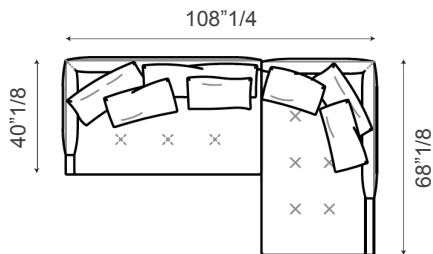

#### Composition A

1 x F236 End section sofa sx  
1 x F243 Chaise longue dx

108"1/4W x 68"1/8D x 35"H