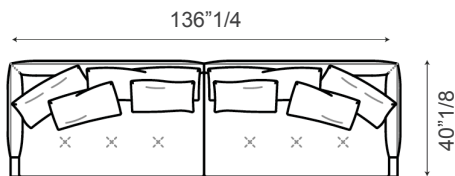

Soft Island

Compositions

Composition E

1 x F236 End section sofa sx
1 x F235 End section sofa dx

136"1/4W x 40"1/8D x 35"H