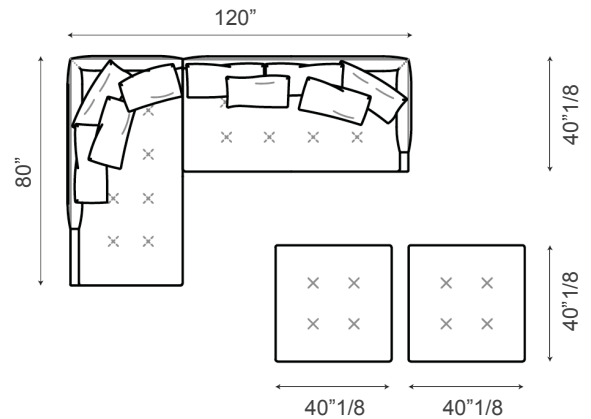

#### Composition A

1 x F236 End section sofa sx  
1 x F243 Chaise longue dx

108"1/4W x 68"1/8D x 35"H

#### Composition B

1 x F242 Chaise longue sx  
1 x F233 End section sofa dx  
2 x OA71 Ottoman

120"W x 80"D x 35"H  
+ 2 x 40"1/8W x 40"1/8D x 16"1/2H

#### Composition C

1 x F242 Chaise longue sx  
1 x F233 End section sofa dx  
2 x OA71 Ottoman

160"1/4W x 80"D x 35"H  
+ 1 x 40"1/8W x 40"1/8D x 16"1/2H