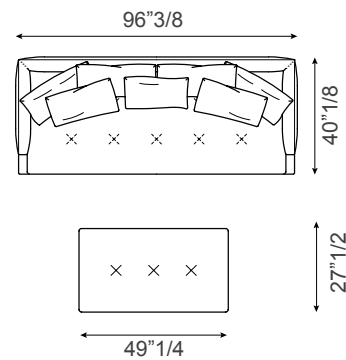

#### Composition A

1 x F236 End section sofa sx  
1 x F243 Chaise longue dx

108"1/4W x 68"1/8D x 35"H

#### Composition B

1 x F242 Chaise longue sx  
1 x F233 End section sofa dx  
2 x OA71 Ottoman

120"W x 80"D x 35"H  
+ 2 x 40"1/8W x 40"1/8D x 16"1/2H

#### Composition C

1 x F242 Chaise longue sx  
1 x F233 End section sofa dx  
2 x OA71 Ottoman

160"1/4W x 80"D x 35"H  
+ 1 x 40"1/8W x 40"1/8D x 16"1/2H

#### Composition D

1 x F231 Sofa  
1 x OA7Ø Ottoman

96"3/8W x 40"1/8D x 35"H  
+ 1 x 49"1/4W x 27"1/2D x 16"1/2H