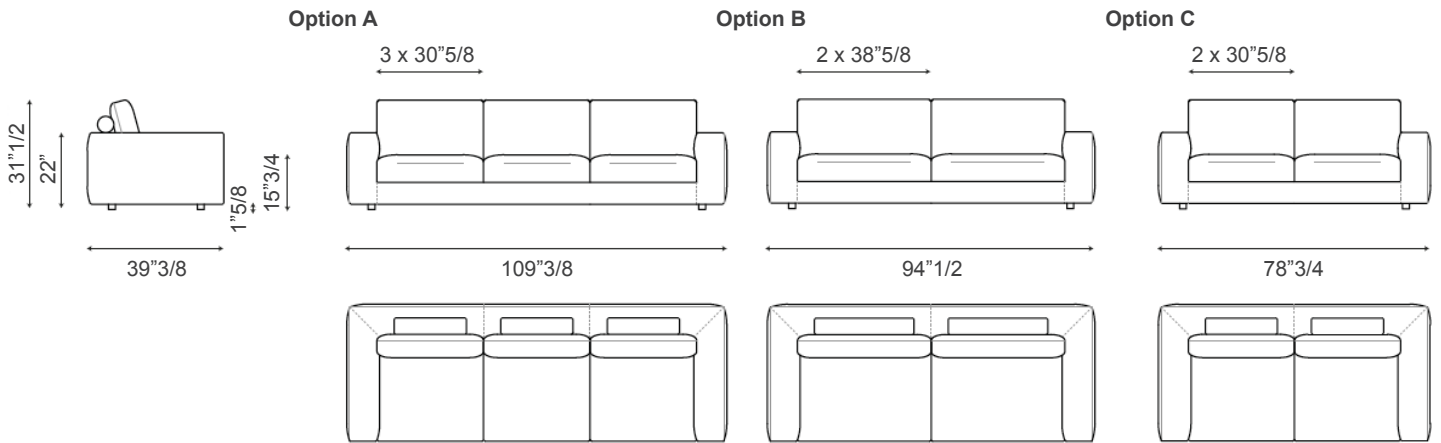

Cushions:

- . **Seat:** padded in shaped variable density polyurethane foam; lining in bonded velveteen - polyester fibre.
- . **Backrest cylinders:** padded in variable density polyurethane foam; lining in bonded velveteen polyester fiber.
- . **Back:** padded in mixed down (50% down, 50% polyester fiber) in 100% cotton featherproof fabric.

Superhiro

Dimensions

- A) 109"3/8W x 39"3/8D x 31"1/2H
- B) 94"1/2W x 39"3/8D x 31"1/2H
- C) 78"3/4W x 39"3/8D x 31"1/2H

Seat height: 15"3/4
Armrest height: 22"
Feet height: 1"5/8

Optionals

Rectangular ottoman A:
 46"3/8W x 30"5/8D x 15"3/4H

Rectangular ottoman B:
 38"5/8W x 30"5/8D x 15"3/4H

Square ottoman:
 38"5/8W x 38"5/8D x 15"3/4H