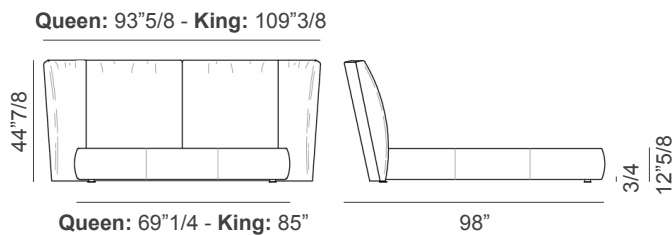

Youniverse

Dimensions

Youniverse Bed (base height: 12"5/8)

Queen size: 93"5/8W x 98"D x 44"7/8H
(To fit American QUEEN size Mattress 60"x 80")

King size: 109"3/8W x 98"D x 44"7/8H
(To fit American KING size Mattress 76"3/4 x 80")

Youniverse Open (base height: 12"5/8)

Queen size: 93"5/8W x 98"D x 44"7/8H
(To fit American QUEEN size Mattress 60"x 80")

King size: 109"3/8W x 98"D x 44"7/8H
(To fit American KING size Mattress 76"3/4 x 80")

Internal size of storage:
Queen size:
 61"3/8W x 81"1/2D x 6"1/4H
King size:
 77"1/8W x 81"1/2D x 6"1/4H