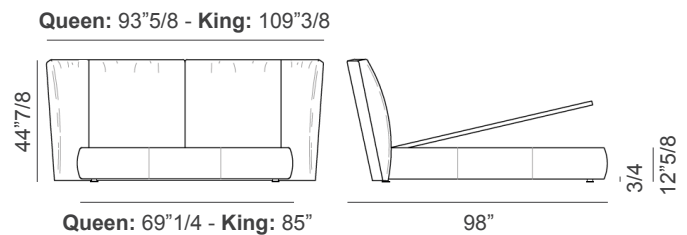

Youniverse

Dimensions

Youniverse Bed (base height: 12"5/8)

Queen size: 93"5/8W x 98"D x 44"7/8H
(To fit American QUEEN size Mattress 60"x 80")

King size: 109"3/8W x 98"D x 44"7/8H
(To fit American KING size Mattress 76"3/4 x 80")

Youniverse Open (base height: 12"5/8)

Queen size: 93"5/8W x 98"D x 44"7/8H
(To fit American QUEEN size Mattress 60"x 80")

King size: 109"3/8W x 98"D x 44"7/8H
(To fit American KING size Mattress 76"3/4 x 80")

Internal size of storage:
Queen size:
 61"3/8W x 81"1/2D x 6"1/4H
King size:
 77"1/8W x 81"1/2D x 6"1/4H