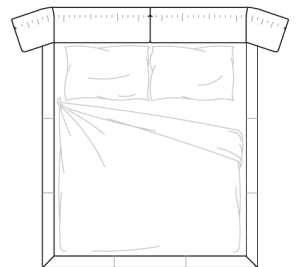

Youniverse

Design: Mauro Lipparini

Description

Double bed with structure in wood and wood chipboard, corner plates in painted metal. Headboard padding in shaped polyurethane foam; lining in bonded velveteen - polyester fiber. distinguished by the large volumes of the headboard and the vertical stitches that elegantly decorate it.

Youniverse

Dimensions

Youniverse Bed (base height: 12"5/8)

Queen size: 93"5/8W x 98"D x 44"7/8H
(To fit American QUEEN size Mattress 60"x 80")

King size: 109"3/8W x 98"D x 44"7/8H
(To fit American KING size Mattress 76"3/4 x 80")

Youniverse Open (base height: 12"5/8)

Queen size: 93"5/8W x 98"D x 44"7/8H
(To fit American QUEEN size Mattress 60"x 80")

King size: 109"3/8W x 98"D x 44"7/8H
(To fit American KING size Mattress 76"3/4 x 80")

Internal size of storage:
Queen size:
 61"3/8W x 81"1/2D x 6"1/4H
King size:
 77"1/8W x 81"1/2D x 6"1/4H