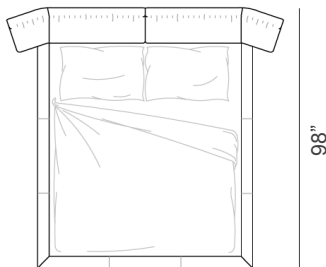

Youniverse

Design: Mauro Lipparini

Description

Double bed with structure in wood and wood chipboard, corner plates in painted metal. Headboard padding in shaped polyurethane foam; lining in bonded velveteen - polyester fiber. distinguished by the large volumes of the headboard and the vertical stitches that elegantly decorate it.

Youniverse

Dimensions

Youniverse Bed (base height: 12"5/8)

Queen size: 93"5/8W x 98"D x 44"7/8H
(To fit American QUEEN size Mattress 60"x 80")

King size: 109"3/8W x 98"D x 44"7/8H
(To fit American KING size Mattress 76"3/4 x 80")

Youniverse Open (base height: 12"5/8)

Queen size: 93"5/8W x 98"D x 44"7/8H
(To fit American QUEEN size Mattress 60"x 80")

King size: 109"3/8W x 98"D x 44"7/8H
(To fit American KING size Mattress 76"3/4 x 80")

Internal size of storage:
Queen size:
 61"3/8W x 81"1/2D x 6"1/4H
King size:
 77"1/8W x 81"1/2D x 6"1/4H